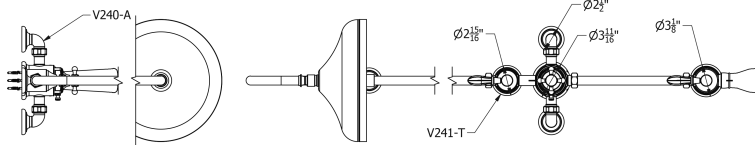

# SAMUEL HEATH

**Product Number:** V2K3AXGB13

**Description:** Exposed 1/2" thermostatic shower set - bath spout and shower

## Specification Drawing