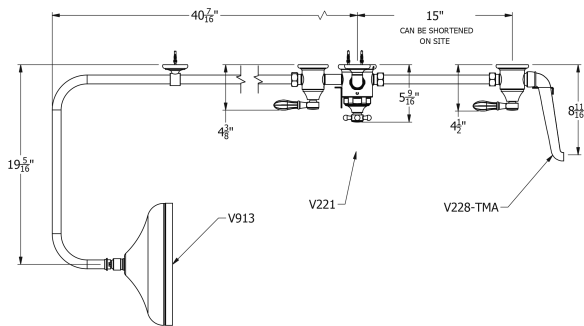

# SAMUEL HEATH

**Product Number:** V2K3AXGB13

**Description:** Exposed 1/2" thermostatic shower set - bath spout and shower

## Specification Drawing