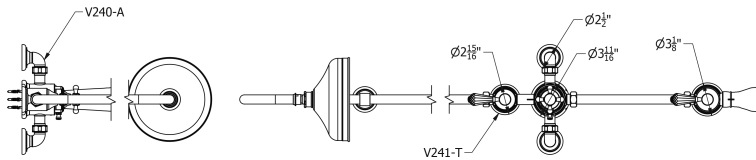

SAMUEL HEATH

Product Number: V2K3AXSB8

Description: Exposed 1/2" thermostatic shower set - bath spout and shower

Finishes Available

Chrome Plate

Polished Nickel

Non Lacquered Brass

Antique Gold

Brushed Gold Unlacquered

Specification Drawing

Kit Components

V221-TSB

V223

V228-TSBA

V908

V240-A