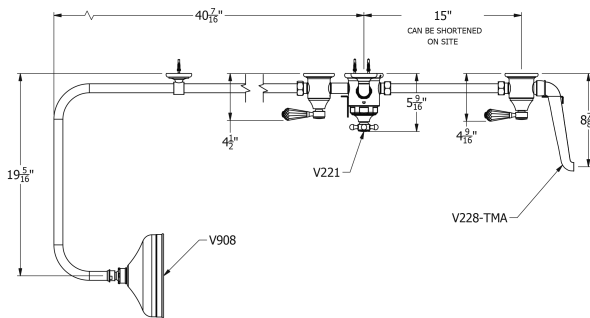

SAMUEL HEATH

Product Number: V2K3AXSB8

Description: Exposed 1/2" thermostatic shower set - bath spout and shower

Finishes Available

Chrome Plate

Polished Nickel

Non Lacquered Brass

Antique Gold

Brushed Gold Unlacquered

Specification Drawing

Kit Components

V221-TSB

V223

V228-TSBA

V908

V240-A