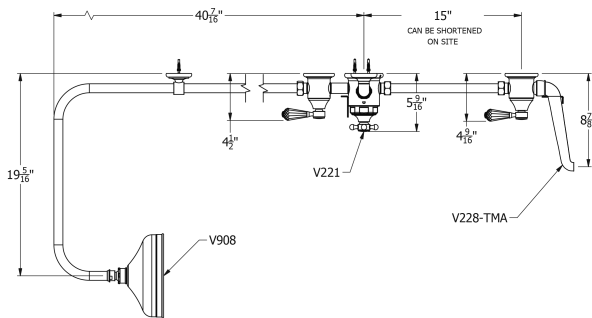

SAMUEL HEATH

Product Number: V2K3AXSC8

Description: Exposed 1/2" thermostatic shower set - bath spout and shower

Finishes Available

Chrome Plate

Polished Nickel

Non Lacquered Brass

Antique Gold

Brushed Gold Unlacquered

Specification Drawing

Kit Components

V223

V908

V221-TSC

V240-A

V241-TX