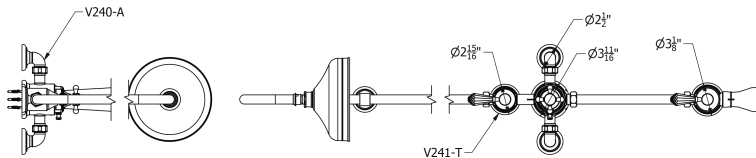

SAMUEL HEATH

Product Number: V2K3AXSC8

Description: Exposed 1/2" thermostatic shower set - bath spout and shower

Finishes Available

Chrome Plate

Polished Nickel

Non Lacquered Brass

Antique Gold

Brushed Gold Unlacquered

Specification Drawing

Kit Components

V223

V908

V221-TSC

V240-A

V241-TX