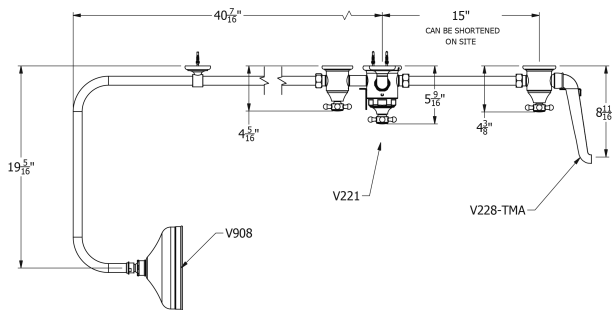

SAMUEL HEATH

Product Number: V2K3AXX8

Description: Exposed 1/2" thermostatic shower set - bath spout and shower

Finishes Available

Chrome Plate

Polished Nickel

Non Lacquered Brass

Antique Gold

Brushed Gold Unlacquered

Specification Drawing

Kit Components

V221-TX

V223

V228-TXA

V908

V240-A