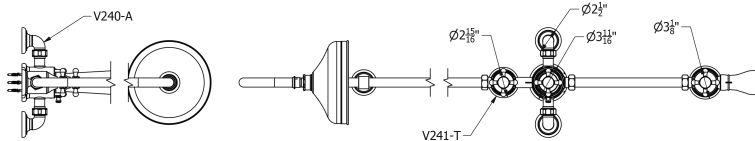

SAMUEL HEATH

Product Number: V2K3AXX8

Description: Exposed 1/2" thermostatic shower set - bath spout and shower

Finishes Available

Chrome Plate

Polished Nickel

Non Lacquered Brass

Antique Gold

Brushed Gold Unlacquered

Specification Drawing

Kit Components

V221-TX

V223

V228-TXA

V908

V240-A