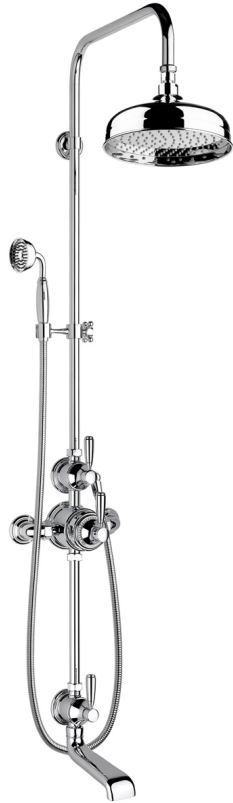

# SAMUEL HEATH

**Product Number:** V2K4AMM9

**Description:** Exposed 1/2" thermostatic shower set - bath spout and diverter

## Finishes Available

Chrome Plate

Polished Nickel

Non Lacquered Brass

Antique Gold

City Bronze

Country Bronze

Brushed Gold Gloss

Brushed Gold Matt

Brushed Gold Unlacquered

V240-A