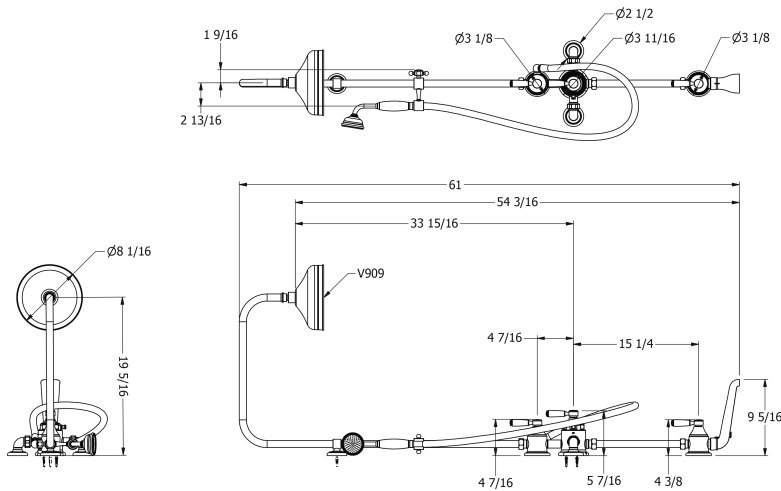

# SAMUEL HEATH

**Product Number:** V2K4AMM9

**Description:** Exposed 1/2" thermostatic shower set - bath spout and diverter

## Specification Drawing