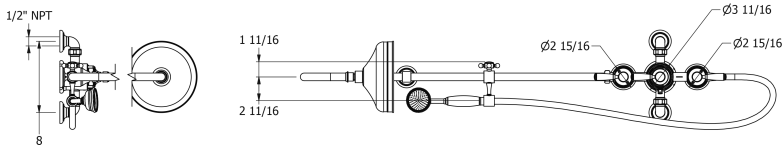

SAMUEL HEATH

Product Number: V2K6ACC8

Description: Exposed 1/2" thermostatic shower set - 2 volume controls

Finishes Available

Chrome Plate

Polished Nickel

Non Lacquered Brass

Antique Gold

Brushed Gold Unlacquered

Specification Drawing

Kit Components

V255-C

V271

V296

V908

V941