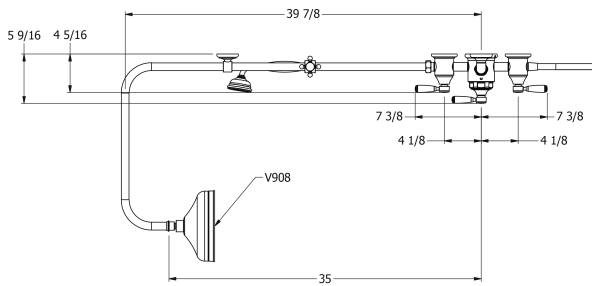

SAMUEL HEATH

Product Number: V2K6ACC8

Description: Exposed 1/2" thermostatic shower set - 2 volume controls

Finishes Available

Chrome Plate

Polished Nickel

Non Lacquered Brass

Antique Gold

Brushed Gold Unlacquered

Specification Drawing

Kit Components

V255-C

V271

V296

V908

V941