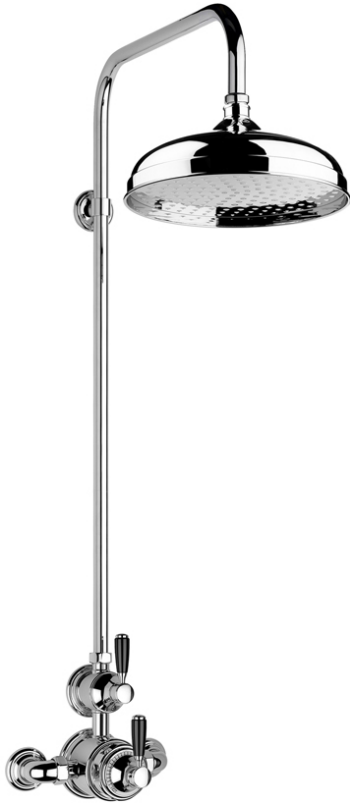

# SAMUEL HEATH

**Product Number:** V2K7AGBC12

**Description:** Exposed 1/2" thermostatic shower set - single volume control

## Finishes Available

Chrome Plate

Polished Nickel

Non Lacquered Brass

Antique Gold

Brushed Gold  
Unlacquered

## Kit Components

V221-TGBC

V223

V240-A

V241-TGBC

V912