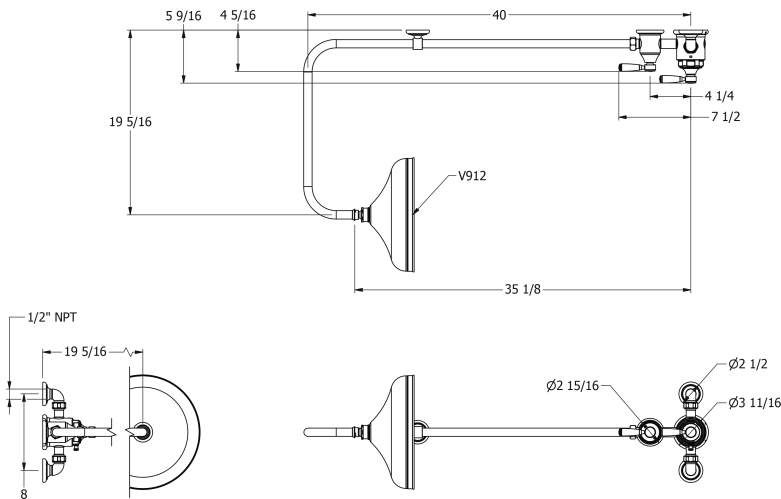

# SAMUEL HEATH

**Product Number:** V2K7AGBC12

**Description:** Exposed 1/2" thermostatic shower set - single volume control

## Specification Drawing