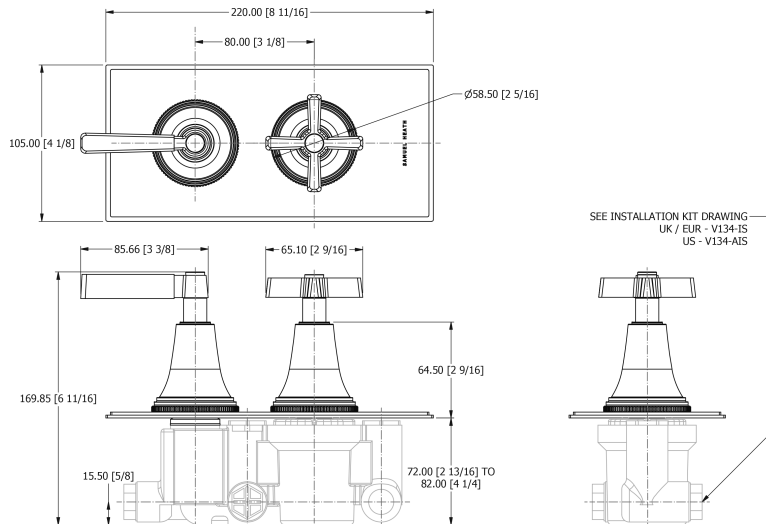

SAMUEL HEATH

Product Number: V601-TMB

Description: Trim set for V134-IS thermostatic valve

Standards

Flow rates

Litres/Min	0.1 Bar	0.5 Bar	1.0 Bar	2.0 Bar	3.0 Bar	4.0 Bar	5.0 Bar
1/2" Feed		10.2	15.8	24.7	29.6	33.7	37.5
3/4" Feed		10.2	15.8	24.7	29.6	33.7	37.5

Brushed Gold Matt

Brushed Gold Unlacquered

Control Options Available

Specification Drawing

UK Customer Service

Leopold Street
Birmingham
B12 0UJ
Tel: +44 121 766 4200
Email: info@samuel-heath.com

US Customer Service