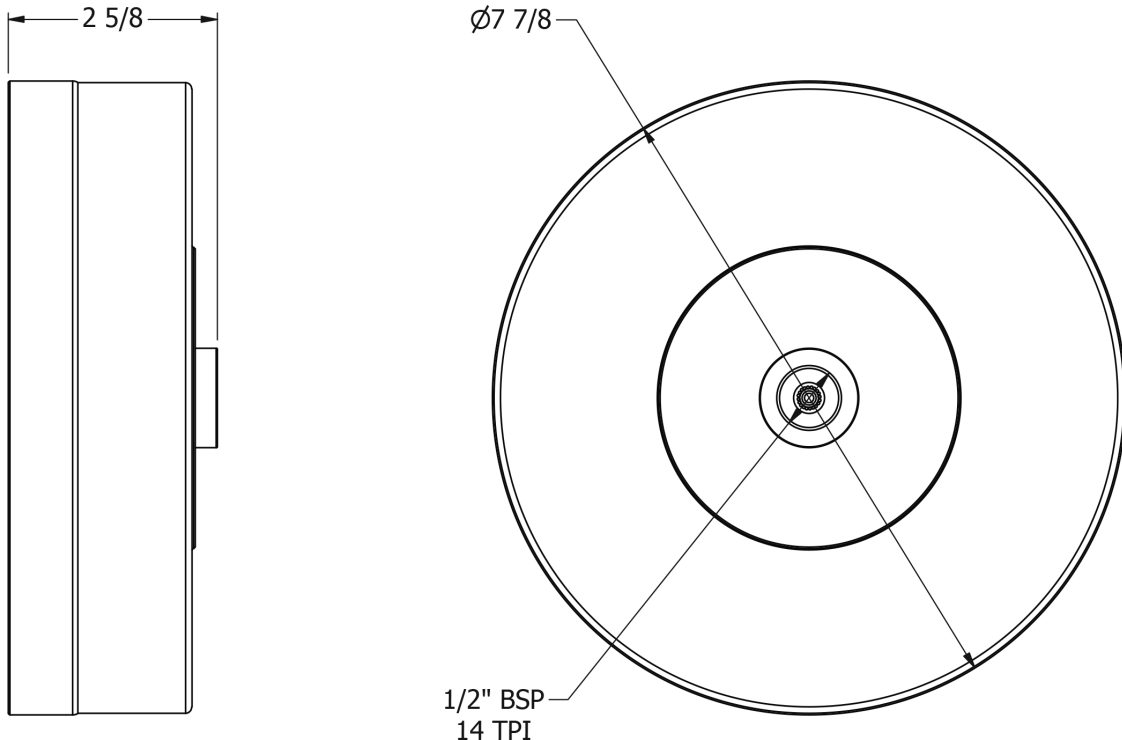

Specification Drawing

UK Customer Service
Leopold Street
Birmingham
B12 0UJ
Tel: +44 121 766 4200
Email: info@samuel-heath.com

US Customer Service
Federal I.D. No. 58-1504682
Email: usa@samuel-heath.com

Specification Enquiries
Design Centre Chelsea Harbour
1st Floor, North Dome, London
SW10 0XE
Tel: 020 7352 0249
Email: showroom@samuel-heath.com