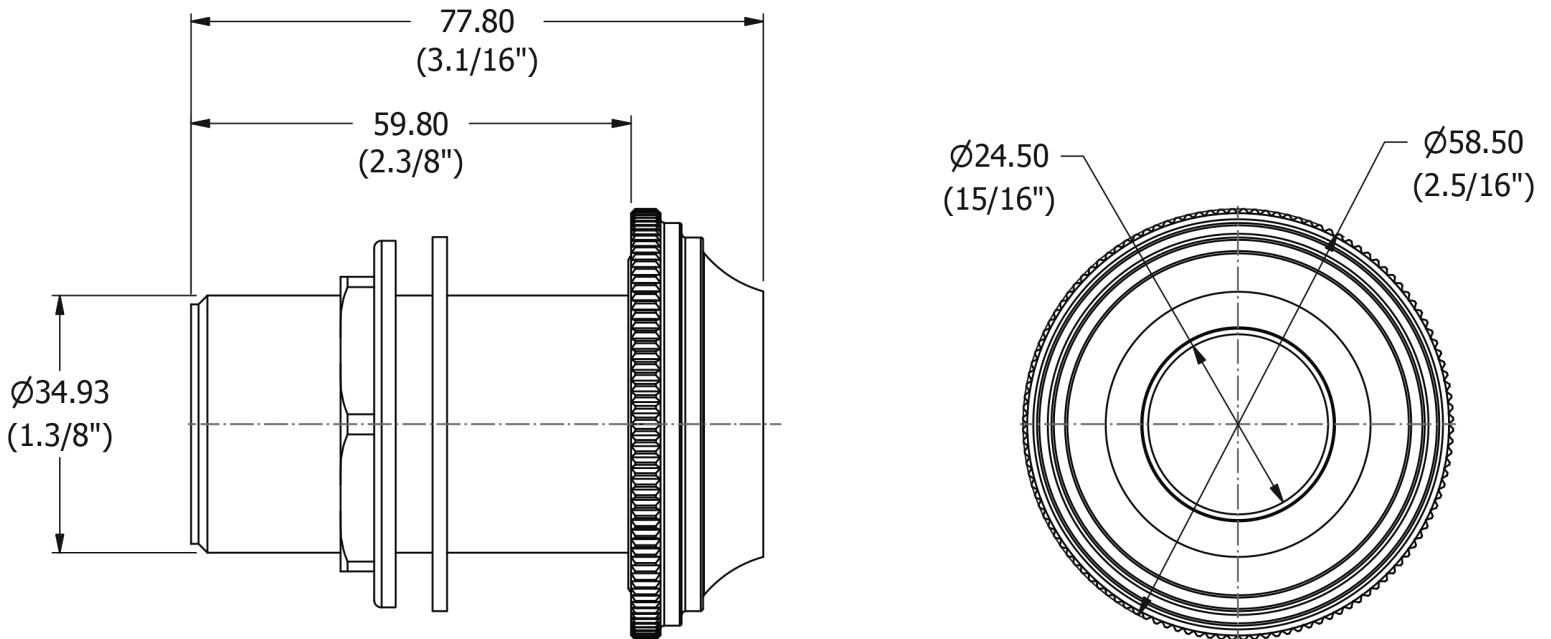

Specification Drawing

UK Customer Service

Leopold Street
Birmingham
B12 0UJ
Tel: +44 121 766 4200
Email: info@samuel-heath.com

US Customer Service

Federal I.D. No. 58-1504682
Email: usa@samuel-heath.com

Specification Enquiries

Design Centre Chelsea Harbour
1st Floor, North Dome, London
SW10 0XE
Tel: 020 7352 0249
Email: showroom@samuel-heath.com

1-05/09/2019