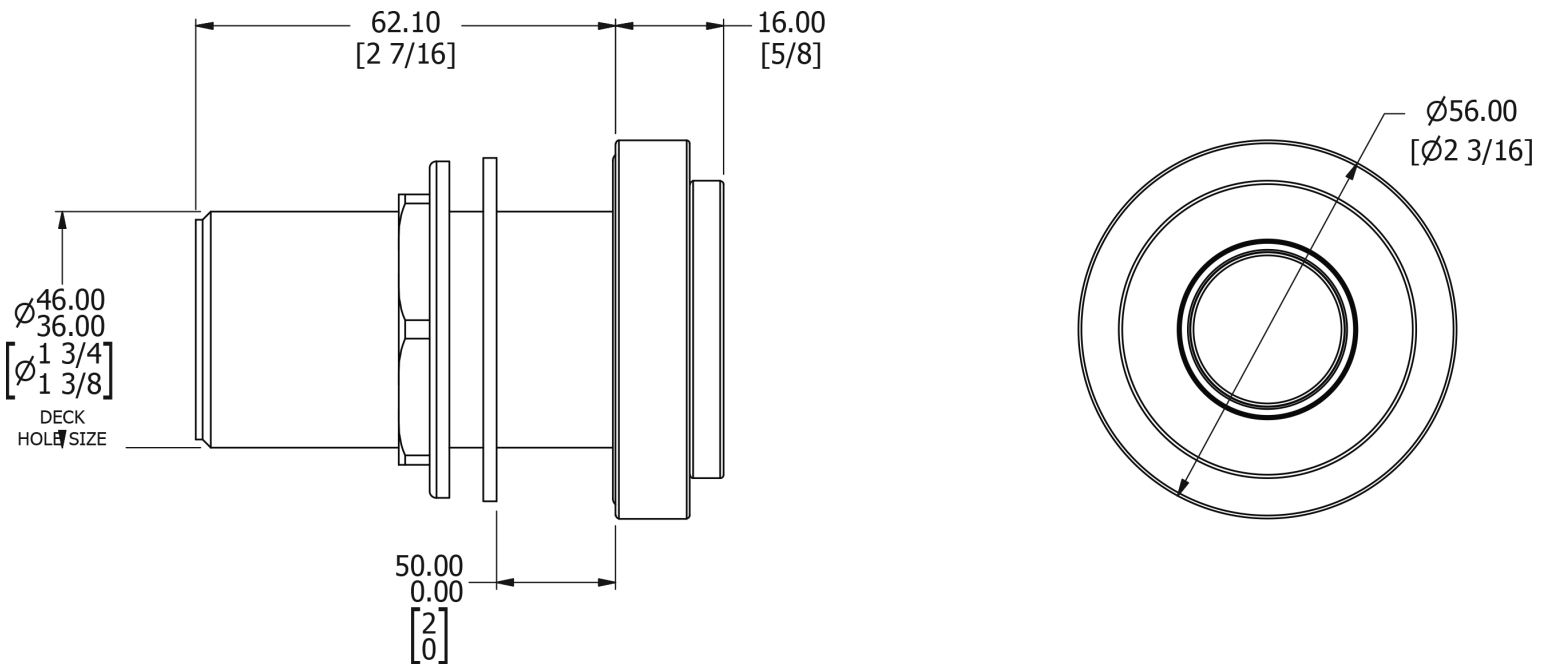

SAMUEL HEATH

Product Number: V780-F
Description: Bath boss

Finishes Available

Control Options Available

Specification Drawing

UK Customer Service
Leopold Street
Birmingham
B12 0UJ
Tel: +44 121 766 4200
Email: info@samuel-heath.com

US Customer Service
Federal I.D. No. 58-1504682
Email: usa@samuel-heath.com

Specification Enquiries
Design Centre Chelsea Harbour
1st Floor, North Dome, London
SW10 0XE
Tel: 020 7352 0249
Email: showroom@samuel-heath.com