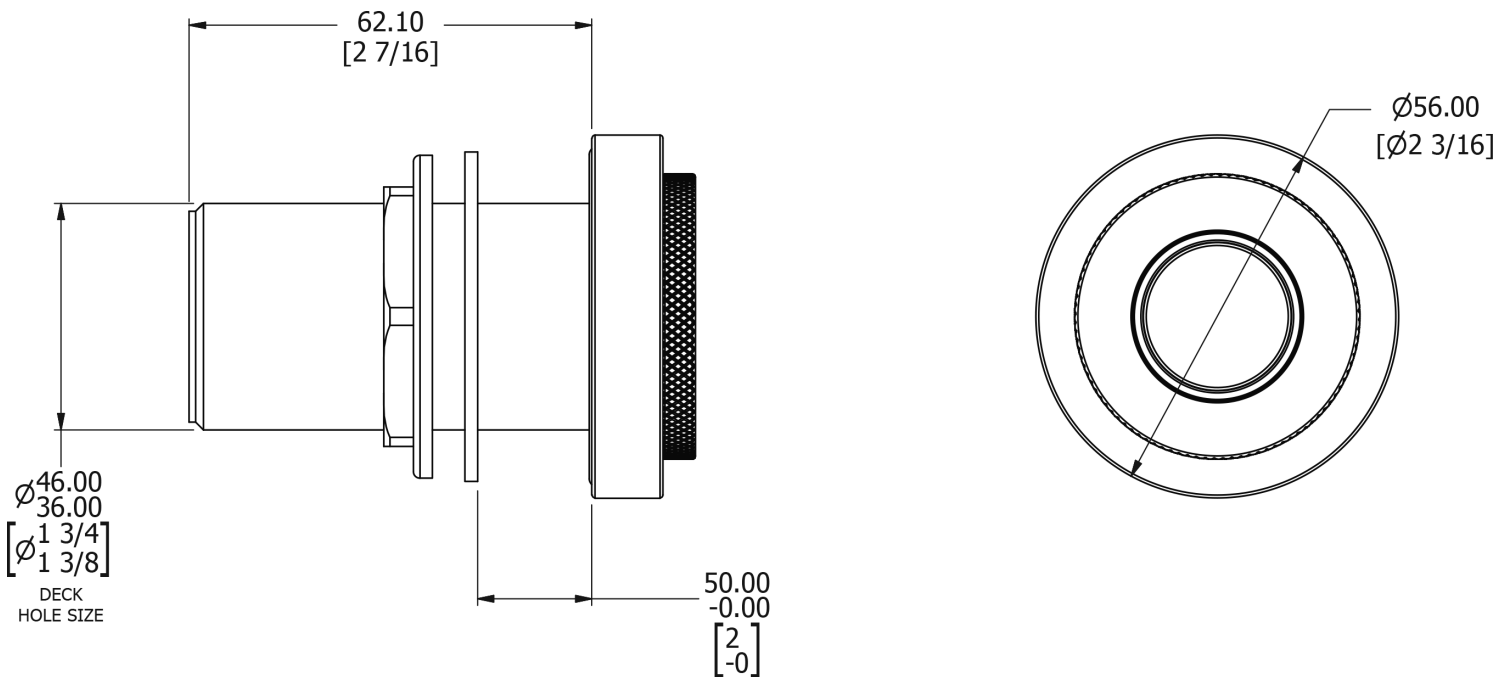

SAMUEL HEATH

Product Number: V780-K
Description: Bath boss

Finishes Available

Control Options Available

Specification Drawing

UK Customer Service
Leopold Street
Birmingham
B12 0UJ
Tel: +44 121 766 4200
Email: info@samuel-heath.com