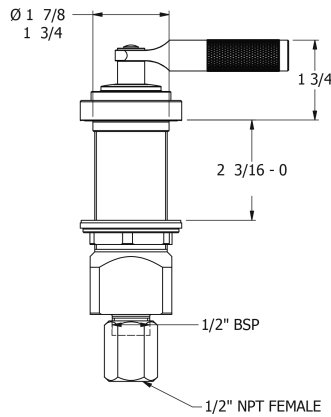

SAMUEL HEATH

Product Number: V7KA41LK

Description: Diverter

Finishes Available

Chrome Plate

Polished Nickel

Stainless Steel with Matt Black

Urban Brass

City Bronze

Matt Black Chrome

Urban Brass Matt Lacquered

Specification Drawing

V741-A-K

V759-LK

Kit Components

UK Customer Service
Leopold Street
Birmingham
B12 0UJ
Tel: +44 121 766 4200
Email: info@samuel-heath.com