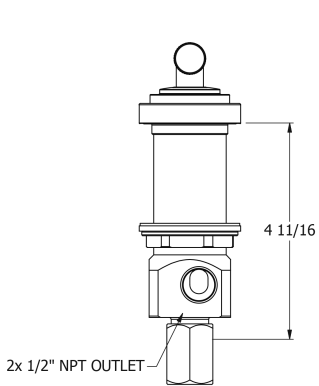

Specification Drawing

V741-A-K

Kit Components

UK Customer Service
Leopold Street
Birmingham
B12 0UJ
Tel: +44 121 766 4200
Email: info@samuel-heath.com

US Customer Service
Federal I.D. No. 58-1504682
Email: usa@samuel-heath.com

Specification Enquiries
Design Centre Chelsea Harbour
1st Floor, North Dome, London
SW10 0XE
Tel: 020 7352 0249
Email: showroom@samuel-heath.com

1-01/10/2019