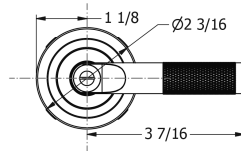

SAMUEL HEATH

Product Number: V7KA41LK

Description: Diverter

Finishes Available

Chrome Plate

Polished Nickel

Stainless Steel with Matt Black

Urban Brass

City Bronze

Matt Black Chrome

Urban Brass Matt Lacquered

Specification Drawing

V741-A-K

V759-LK

Kit Components

UK Customer Service
Leopold Street
Birmingham
B12 0UJ
Tel: +44 121 766 4200
Email: info@samuel-heath.com