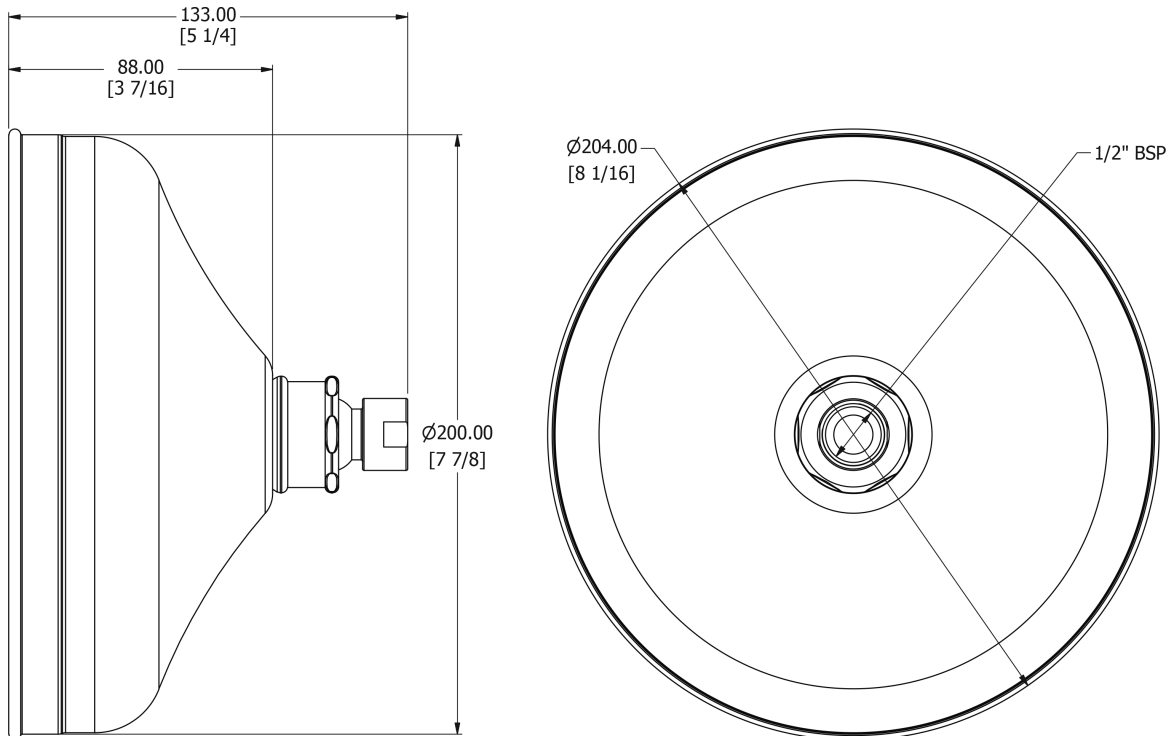

SAMUEL HEATH

Product Number: V908

Description: 200mm Skirted shower head

Standards

Flow rates

Litres/Min	0.1 Bar	0.5 Bar	1.0 Bar	2.0 Bar	3.0 Bar	4.0 Bar	5.0 Bar
		3.5	4.9	5.2	5.5	5.8	6.0

Flow rate data provided is indicative of each product and is given in open outlet conditions. Installation design, external connections and fittings not supplied may affect the data provided.

Brushed Gold
Gloss

Brushed Gold Matt

Brushed Gold
Unlacquered

Specification Drawing

UK Customer Service

Leopold Street
Birmingham
B12 0UJ
Tel: +44 121 766 4200
Email: info@samuel-heath.com

US Customer Service