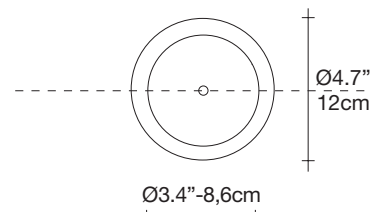

Capturing a moment in time, Frame features a metal coral leaf, enclosed inside a borosilicate glass preserving a delicate imprint of nature. Hidden inside is a single bulb which glows from within. Creating a stirring light that projects a dynamic shadow due to the permeable coral. Frame is available in white, red, gold plated or silver plated. Design Terzani Lab.