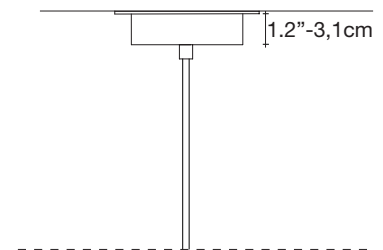

Frame, nature's, *imprint.*

design Terzani Lab
terzani.com

Product Name
Frame
small cylinder pendant light

Materials
clear

Finishes | Code

-  white | clear
0Q01S E8 A9
-  coral | clear
0Q01S H1 A9
-  silver | clear
0Q01S G7 A9
-  gold plated | clear
0Q01S L6 A9

Light source
120V ~ 50/60Hz

-  LED
4W E12 dimmable
- dimmable with**
-  all systems

Body

Canopy

Capturing a moment in time, Frame features a metal coral leaf, enclosed inside a borosilicate glass preserving a delicate imprint of nature. Hidden inside is a single bulb which glows from within. Creating a stirring light that projects a dynamic shadow due to the permeable coral. Frame is available in white, red, gold plated or silver plated. Design Terzani Lab.