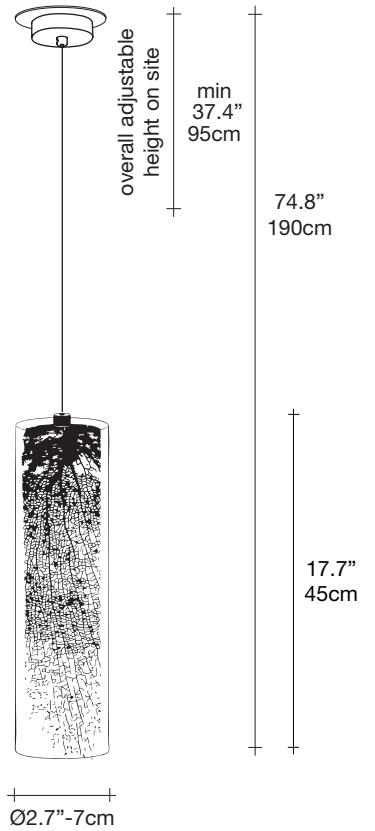

Frame, nature's, *imprint.*

design Terzani Lab
terzani.com

Product Name
Frame
small cylinder pendant light

Materials
clear

Finishes | Code

-  white | clear
0Q01S E8 A9
-  coral | clear
0Q01S H1 A9
-  silver | clear
0Q01S G7 A9
-  gold plated | clear
0Q01S L6 A9

Light source
120V ~ 50/60Hz

-  LED
4W E12 dimmable
- dimmable with**
-  all systems

Body

Canopy

Capturing a moment in time, Frame features a metal coral leaf, enclosed inside a borosilicate glass preserving a delicate imprint of nature. Hidden inside is a single bulb which glows from within. Creating a stirring light that projects a dynamic shadow due to the permeable coral. Frame is available in white, red, gold plated or silver plated. Design Terzani Lab.