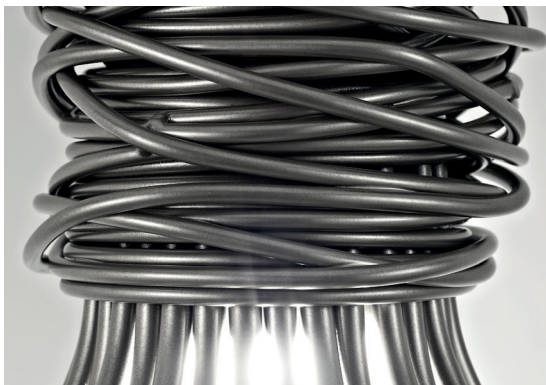

Hugo, a welcome guest.

design Jean François Crochet.
terzani.com

Product Name

Hugo
floor lamp

Materials

metal

Finishes | Code

 satin nickel
OD20P F3 A1

Body

Light source

120V ~ 50/60Hz

 LED
15W E26 dimmable

 integrated dimmer

Some designs are strong enough to stand alone. These are the pieces that transform spaces and inspire viewers. Hugo, a unique sculpture created by Terzani's master craftsmen, is composed of hand-forged metal stems, encasing a single light. With a graceful, delicate form, Hugo is a welcome guest in any space, intriguing and powerful. Design Jean François Crochet.