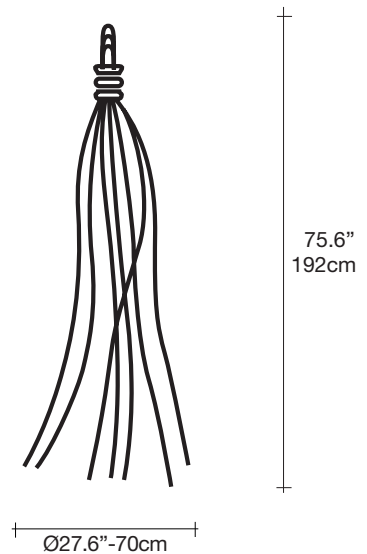

Hugo, a welcome guest.

design Jean François Crochet.
terzani.com

Product Name

Hugo
floor lamp

Materials

metal

Finishes | Code

 satin nickel
OD20P F3 A1

Body

Light source

120V ~ 50/60Hz

 LED
15W E26 dimmable

 integrated dimmer

Some designs are strong enough to stand alone. These are the pieces that transform spaces and inspire viewers. Hugo, a unique sculpture created by Terzani's master craftsmen, is composed of hand-forged metal stems, encasing a single light. With a graceful, delicate form, Hugo is a welcome guest in any space, intriguing and powerful. Design Jean François Crochet.