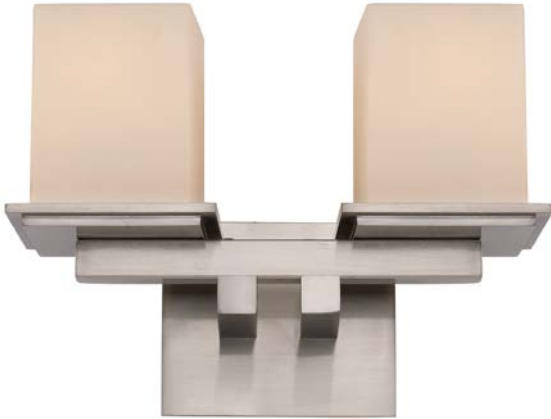

20372

Downtown Square Double Sconce

Width (in): 13

Height (in): 8.75

Depth (in): 6.25

Glass Type: Frosted

Bulb Type: Medium Base

Number of Bulbs: 2

Wattage: 60

Finish Shown: Brushed Nickel

Available Finishes: Brushed Nickel (BN), Polished Chrome (PC)

UL Listed: Damp

Country of Origin: China

Material: Cast-Metal, Glass, Electrical

- Multiple finishes available