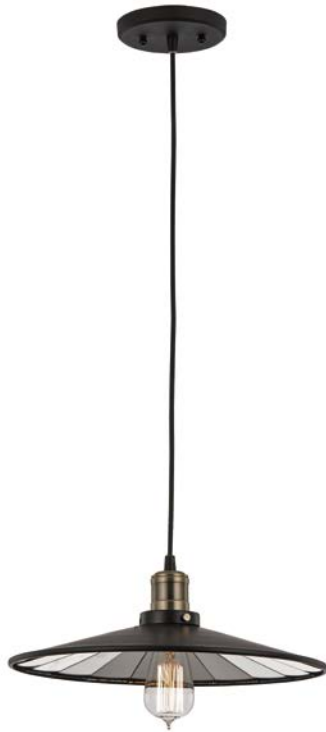

PND-1034

1 Light Pendant

Width (in): 14

Height (in): 5

Depth (in):

Glass Type: None

Bulb Type: Medium Base

Number of Bulbs: 1

Wattage: 60

Finish Shown: Rubbed Oil Bronze

Available Finishes: Rubbed Oil Bronze (ROB)

UL Listed: Dry

Country of Origin: China

Material: Metal, Glass, Electrical

- Adjustable in height up to 73 inches

Job Name: