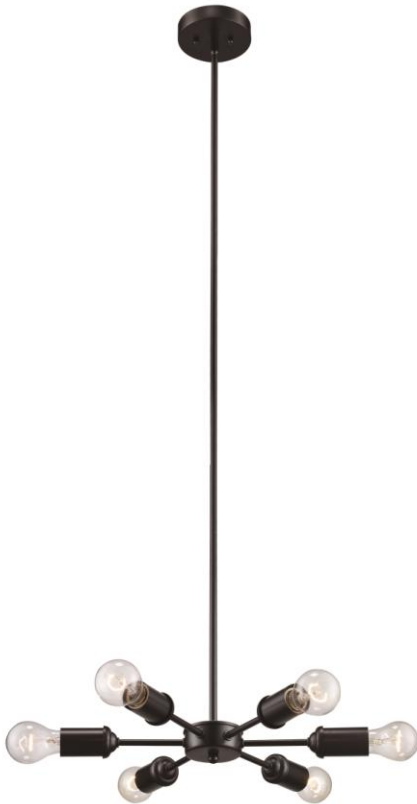

## PND-1060

### Pendant

Width (in): 23.25

Height (in): 6-48

Depth (in):

Glass Type: n/a

Bulb Type: Medium base

Number of Bulbs: 6

Wattage: 60

Finish Shown: Black

Available Finishes: Black (BK)

UL Listed: Dry

Country of Origin: China

Material: Metal, Glass, Electrical

- Adjustable hanging length

Job Name:

Job Type: