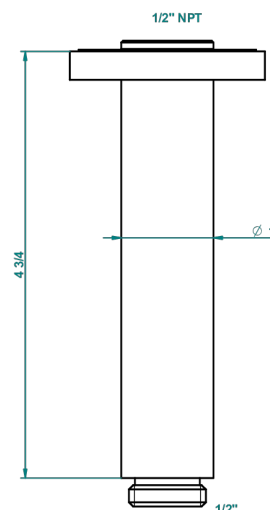

MOSSI CLEAR CRYSTAL

A2N-82V/US

Vertical shower arm ceiling mounted 1/2" connection

THG[®]
PARIS

17725

21/09/2015

CHARACTERISTIC

- Mossi clear crystal
- Vertical shower arm ceiling mounted 1/2" connection