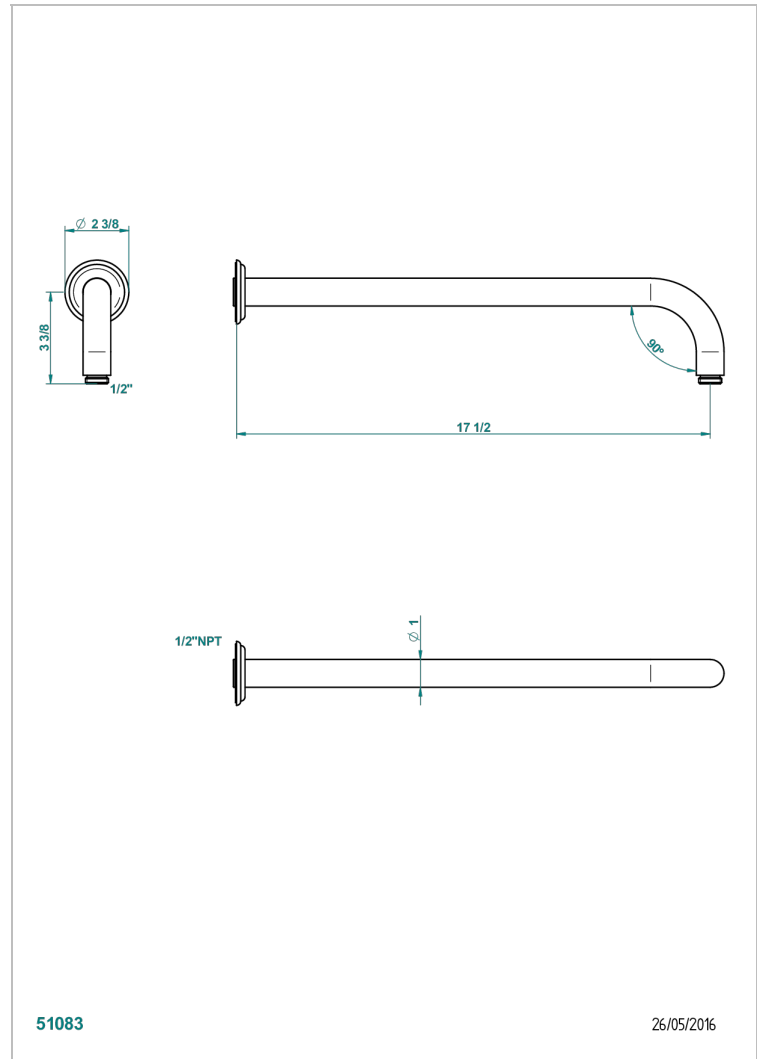

# JAIPUR BLACK ONYX

A9C-84L/US

Horizontal shower arm, 90°, lg: 17"

## CHARACTERISTIC

- Jaipur black Onyx
- Horizontal shower arm, 90°, lg: 17"