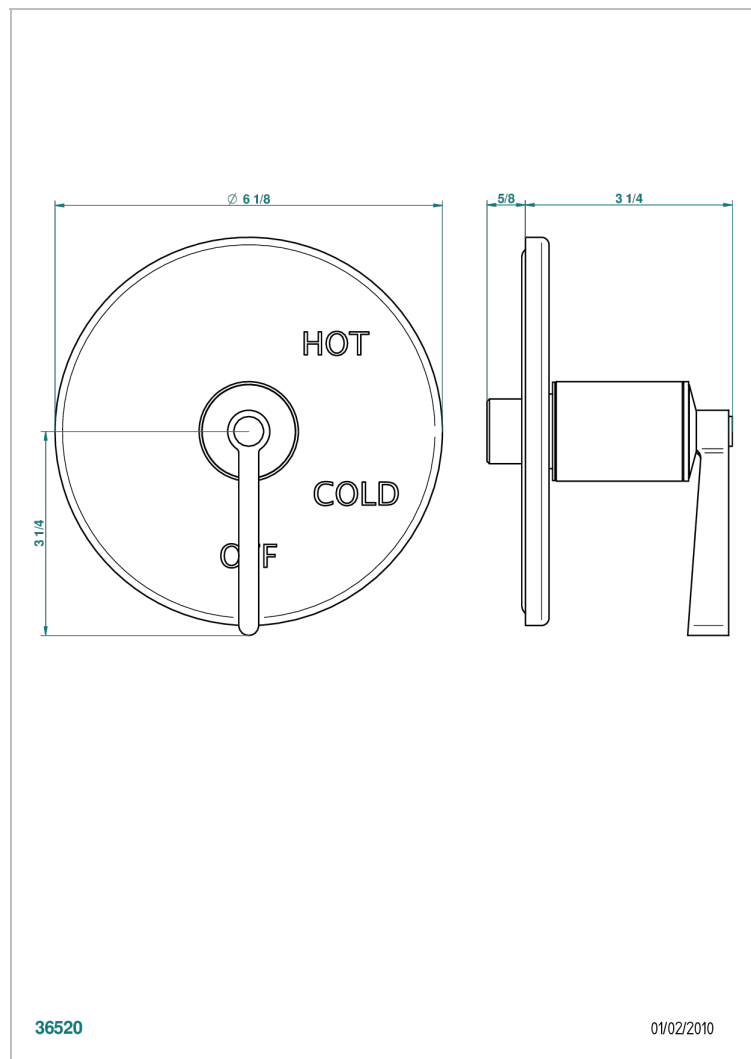

# FAUBOURG BLACK PORCELAIN WITH LEVER HANDLES

G2M-320B

Trim for pressure balance valve

36520

01/02/2010

## CHARACTERISTIC

- Faubourg black porcelain with lever handles
- Trim for pressure balance valve

## RELATED SKU'S

- Ref. G00-320A 1/2 " Pressure balance valve