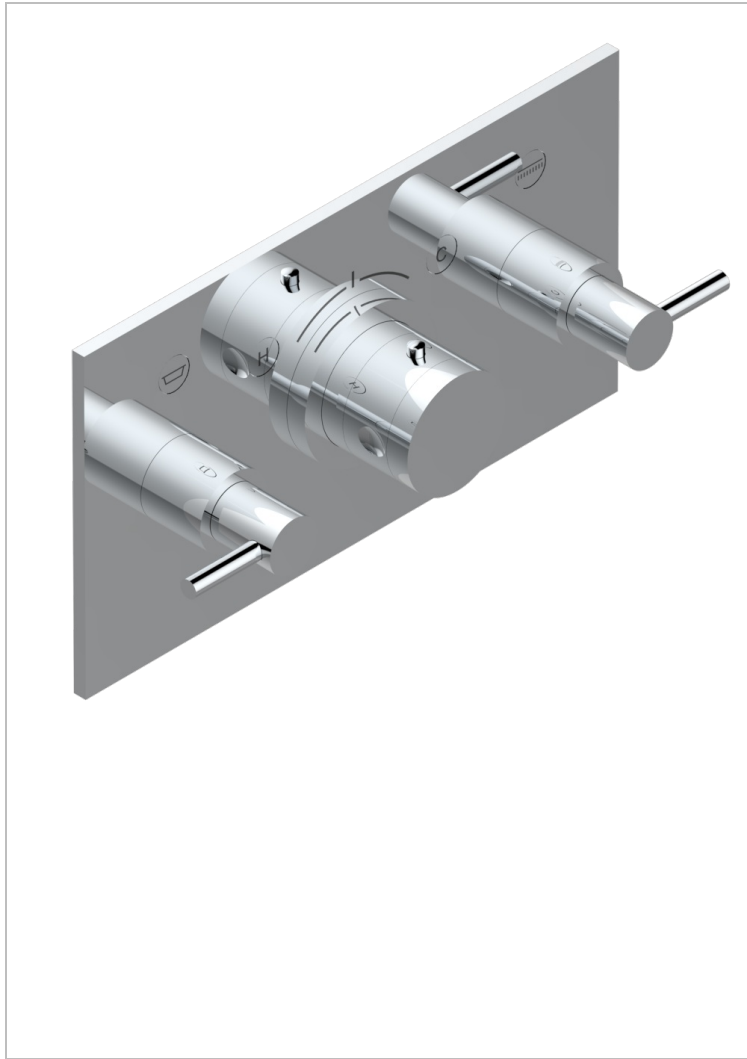

# NANO WITH LEVER

G5B-5401BEH

THG<sup>®</sup>  
PARIS

Trim for thermostatic mixer with 2 valves item to be installed horizontal . to adapt on 5 401AHC or 5 401AHM

## CHARACTERISTIC

- Nano with lever
- Trim for thermostatic mixer with 2 valves item to be installed horizontal . to adapt on 5 401AHC or 5 401AHM

## RELATED SKU'S

- Ref. G00-5401AHC 3/4" THG thermostat, 60 l/mn with two valves with wax cartridge delivered with a built-in box, without trim - to be installed horizontal ( for installation with cross handle)
- Ref. G00-5401AHM 3/4" THG thermostat, 60 l/mn with two valves with wax cartridge delivered with a built-in box, without trim - to be installed horizontal ( for installation with lever handle)