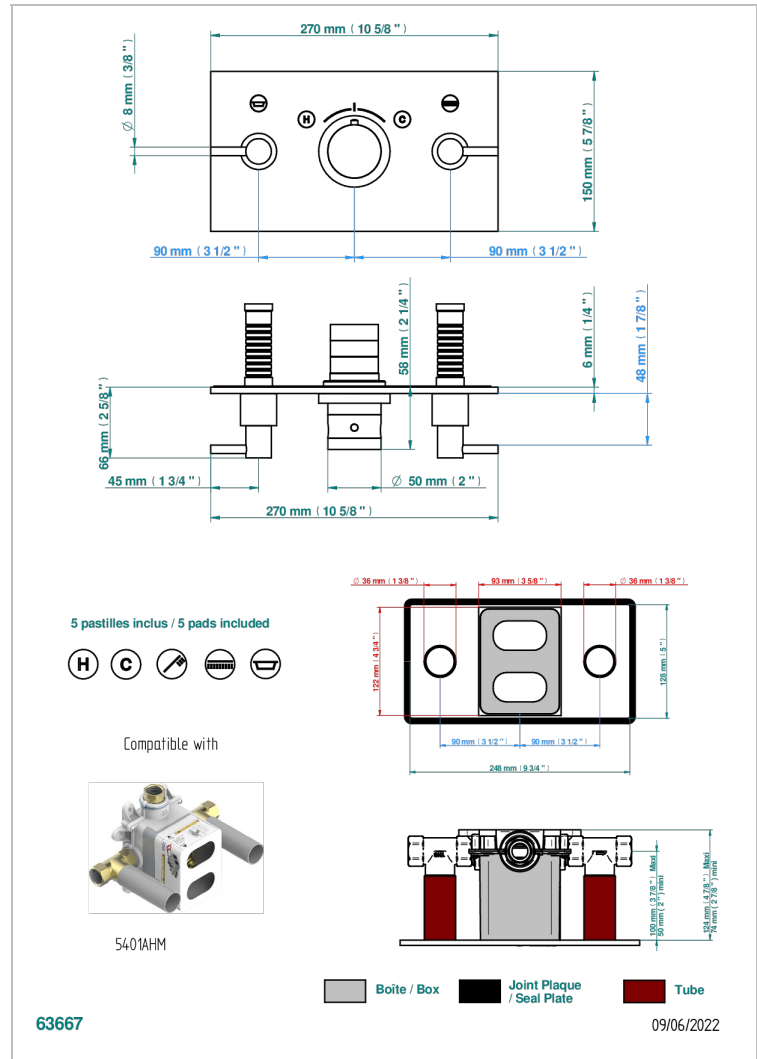

# NANO WITH LEVER

G5B-5401BEH

THG<sup>®</sup>  
PARIS

Trim for thermostatic mixer with 2 valves item to be installed horizontal . to adapt on 5 401AHC or 5 401AHM

## CHARACTERISTIC

- Nano with lever
- Trim for thermostatic mixer with 2 valves item to be installed horizontal . to adapt on 5 401AHC or 5 401AHM

## RELATED SKU'S

- Ref. G00-5401AHC 3/4" THG thermostat, 60 l/mn with two valves with wax cartridge delivered with a built-in box, without trim - to be installed horizontal ( for installation with cross handle)
- Ref. G00-5401AHM 3/4" THG thermostat, 60 l/mn with two valves with wax cartridge delivered with a built-in box, without trim - to be installed horizontal ( for installation with lever handle)