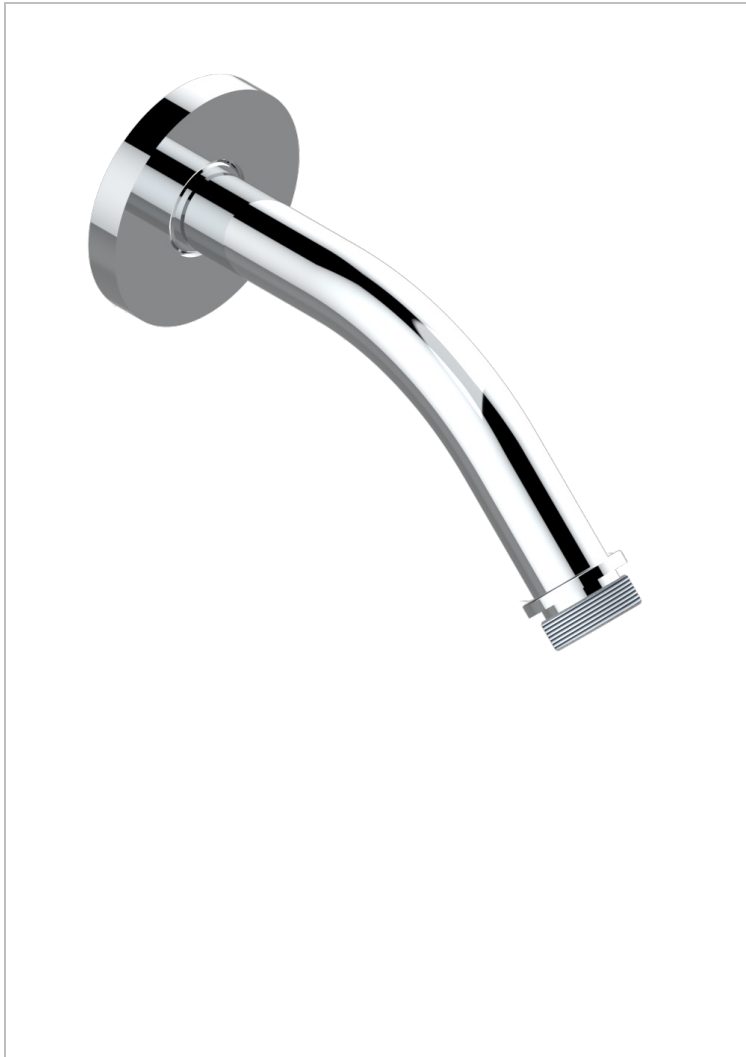

NANO WITH LEVER HANDLES

G5B-82/US

Horizontal shower arm, 45°, lg: 4" 3/4

17720

05/11/2008

CHARACTERISTIC

- Nano with lever handles
- Horizontal shower arm, 45°, lg: 4" 3/4

AVAILABLE FINITIONS

Chrome polished - A02
Chrome polished / gold polished - G02
Gold mat - F07
Gold polished - F01
Matt chrome (American satin) - C02
Matt nickel (American satin) - C01

Nickel antique / Sovereign - H28
Nickel polished - B01
Soft gold - F30
Soft matt gold - F31