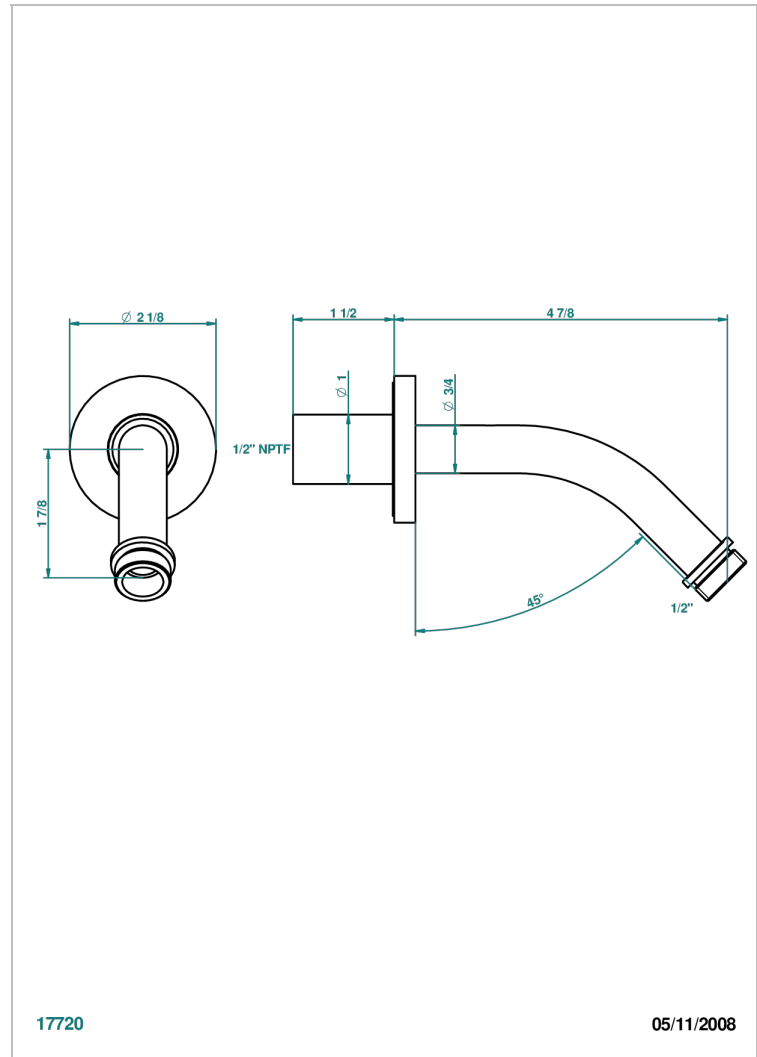

NANO WITH LEVER HANDLES

G5B-82/US

Horizontal shower arm, 45°, lg: 4" 3/4

17720

05/11/2008

CHARACTERISTIC

- Nano with lever handles
- Horizontal shower arm, 45°, lg: 4" 3/4

AVAILABLE FINITIONS