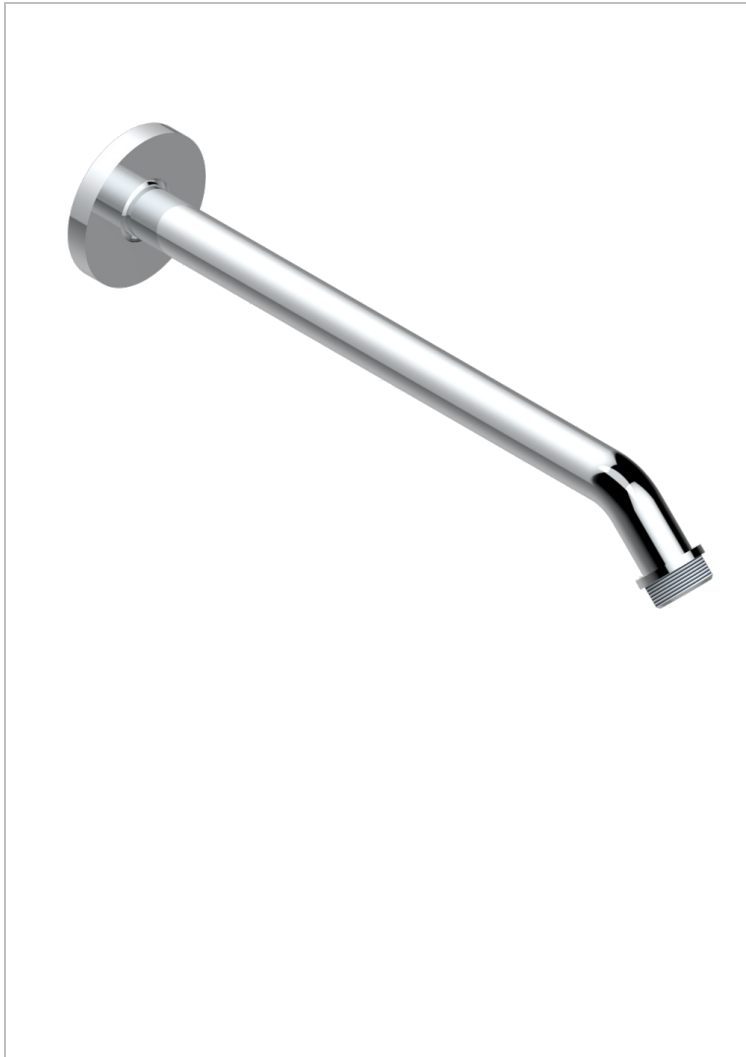

NANO WITH LEVER HANDLES

G5B-84/US

Horizontal shower arm, 45°, lg: 10"

THG[®]
PARIS

CHARACTERISTIC

- Nano with lever handles
- Horizontal shower arm, 45°, lg: 10"

AVAILABLE FINITIONS

Chrome polished - A02
Chrome polished / gold polished - G02
Gold mat - F07
Gold polished - F01
Matt chrome (American satin) - C02
Matt nickel (American satin) - C01

Nickel antique / Sovereign - H28
Nickel polished - B01
Soft gold - F30
Soft matt gold - F31