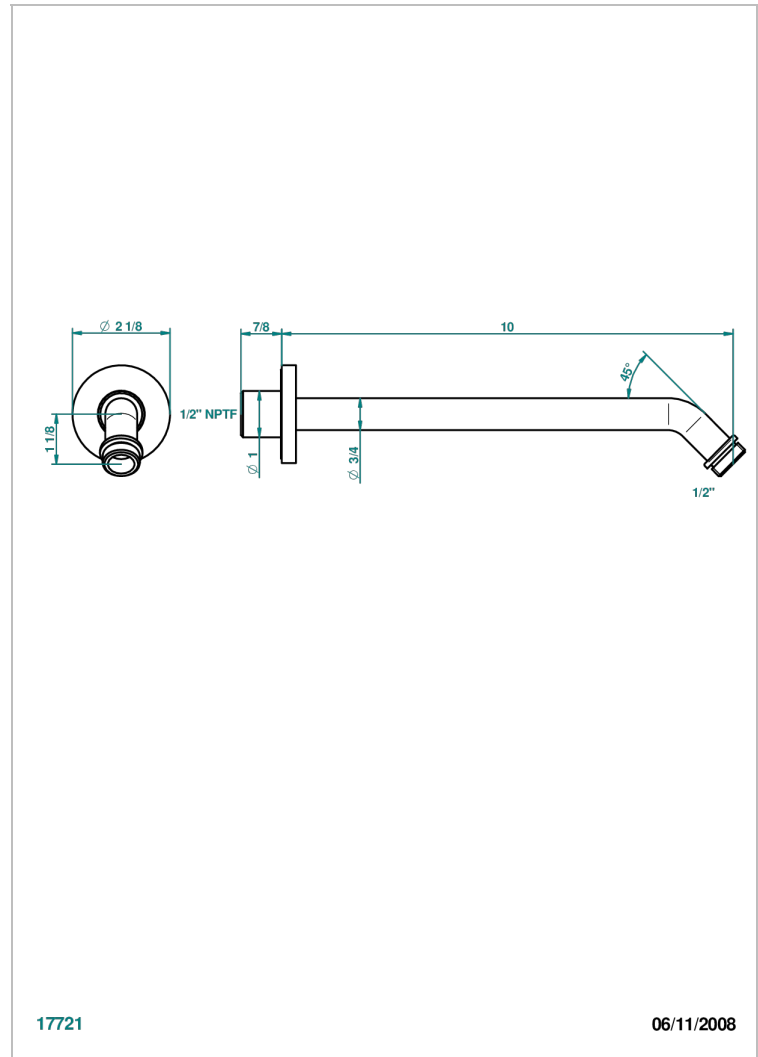

NANO WITH LEVER HANDLES

G5B-84/US

Horizontal shower arm, 45°, lg: 10"

THG[®]
PARIS

CHARACTERISTIC

- Nano with lever handles
- Horizontal shower arm, 45°, lg: 10"

AVAILABLE FINITIONS

Chrome polished - A02
Chrome polished / gold polished - G02
Gold mat - F07
Gold polished - F01
Matt chrome (American satin) - C02
Matt nickel (American satin) - C01