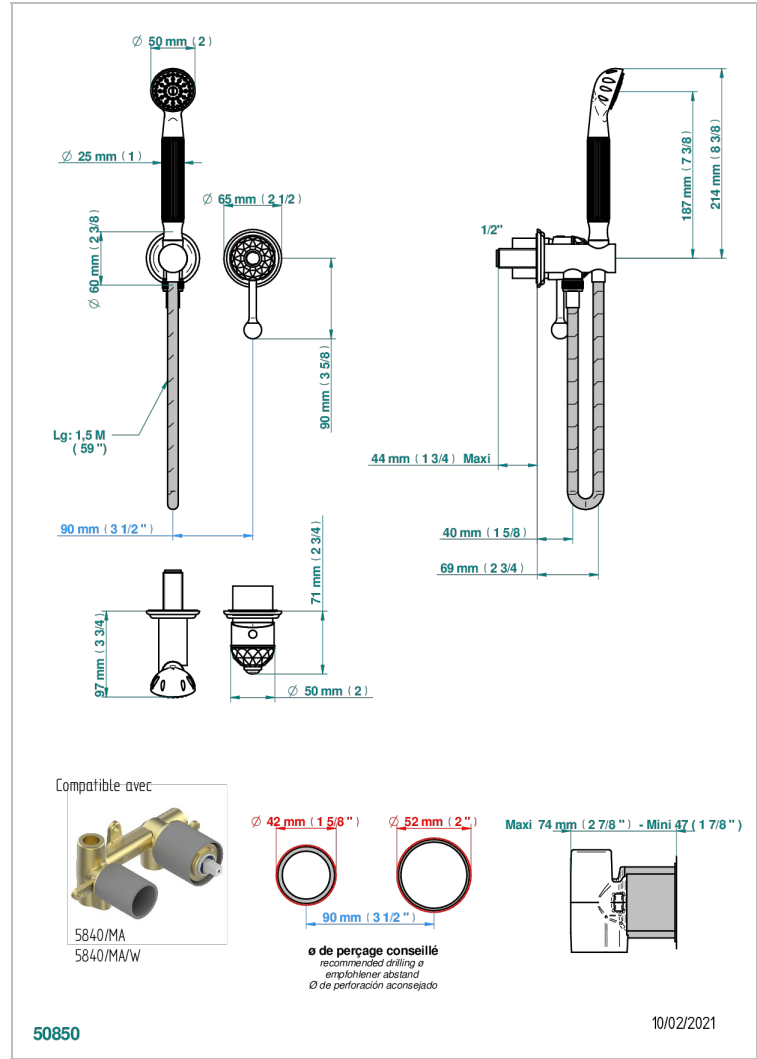

# MANDARINE CRISTALLIA DIAMANT

U1K-6561B

Trim only for wall mixer with complete handshower on hook

## CHARACTERISTIC

- Mandarin Cristallia Diamant
- Trim only for wall mixer with complete handshower on hook

## TECHNICAL SPECS

- Recommandé : 3 bars (max. 5 bars) - Advised : 43,5 psi (max. 72 psi)
- 9,5 l/min à 3 bars (2.5 gpm at 43.5 psi)

## RELATED SKU'S

- Ref. G00-5840/MA Rough parts for concealed wall-mounted mixer with 1/2" outlet