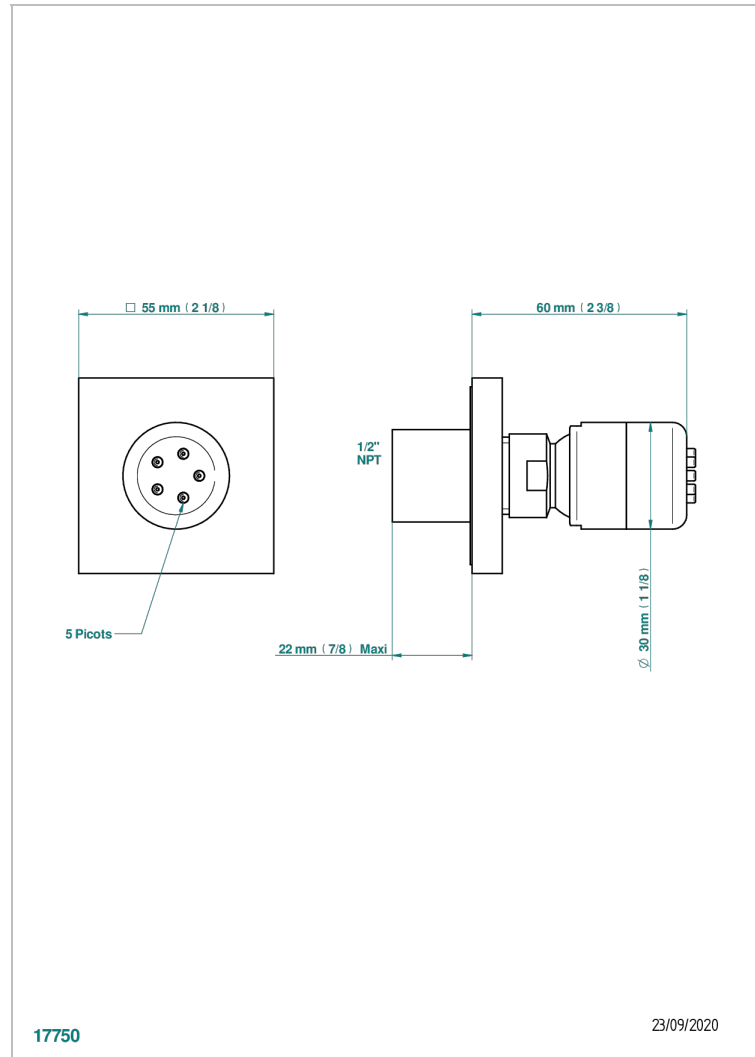

# ICON-X

U7G-290/BUS

Body spray 1/2" with Easyclean system

## CHARACTERISTIC

- Icon-x
- Body spray 1/2" with Easyclean system