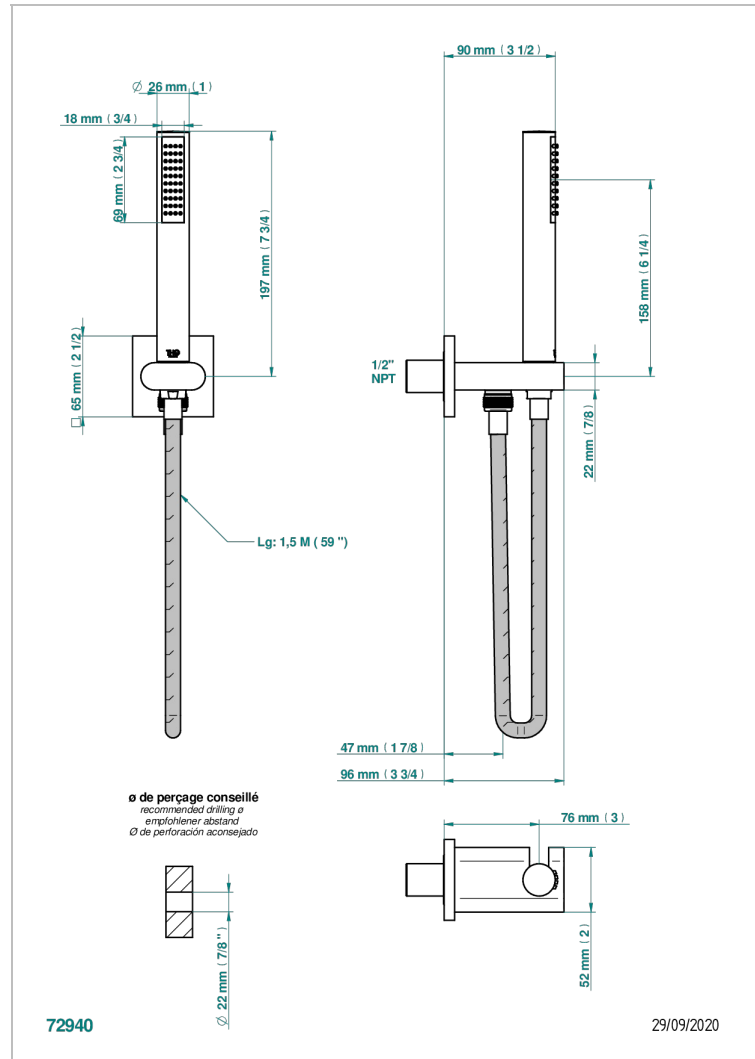

# ICON-X

U7G-54/US

Wall mounted handshower with integrated fixed hook

THG<sup>®</sup>  
PARIS

## CHARACTERISTIC

- Icon-x
- Wall mounted handshower with integrated fixed hook