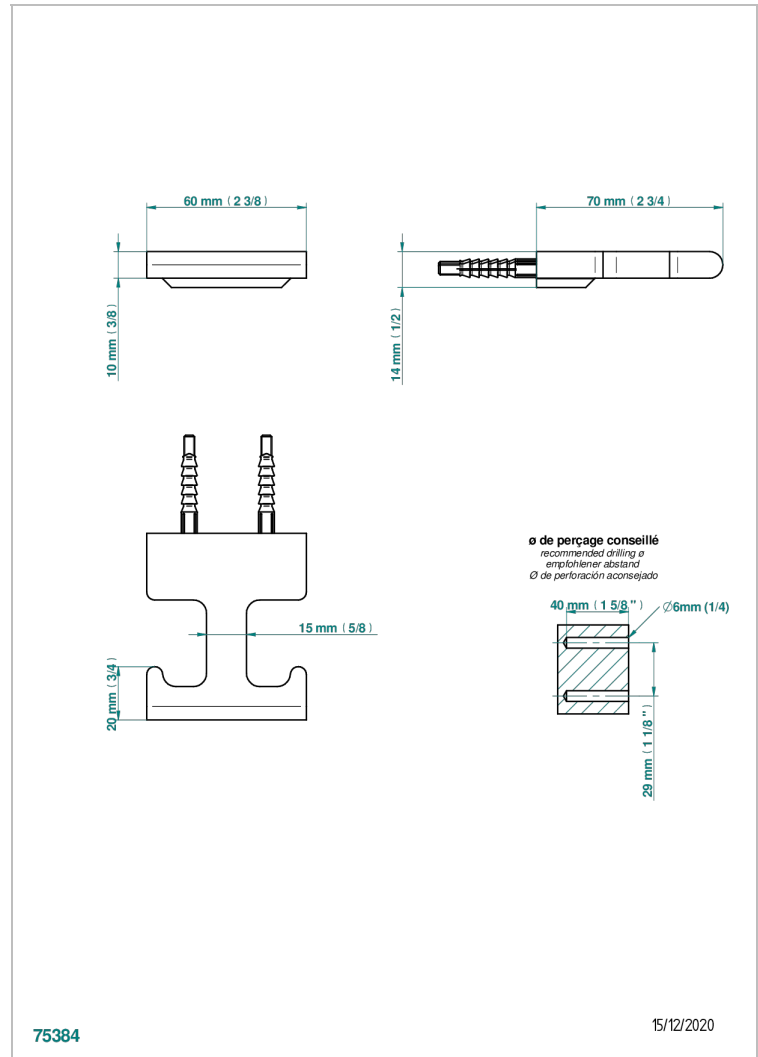

ICON-X METAL INLAY

U7J-517

Robe hook

THG[®]
PARIS

CHARACTERISTIC

- Icon-x metal inlay
- Robe hook

AVAILABLE FINITIONS

Blush PVD - H62
Brass color PVD - H49
Brown bronze color PVD - F33
Chrome polished - A02
Gold color PVD - H52
Gold mat - F07

Nickel color PVD - H55
Nickel polished - B01
Polished chrome with gold inlay - GA1
Soft gold - F30
Soft matt gold - F31
Umber PVD - H66