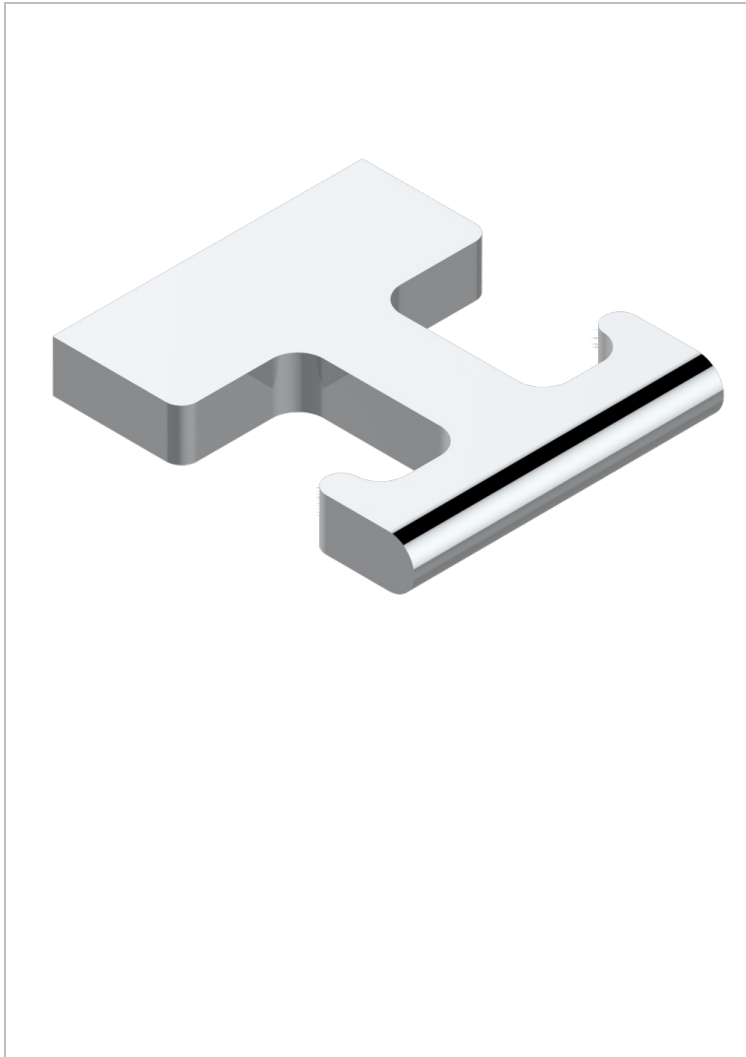

ICON-X METAL INLAY

U7J-517

Robe hook

THG[®]
PARIS

CHARACTERISTIC

- Icon-x metal inlay
- Robe hook

AVAILABLE FINITIONS

Blush PVD - H62
Brass color PVD - H49
Brown bronze color PVD - F33
Chrome polished - A02
Gold color PVD - H52
Gold mat - F07

Gold polished - F01
Graphite PVD - H64
Matt Umber PVD - H67
Matt blush PVD - H60
Matt brass color PVD - H50
Matt brown bronze color PVD - F34

Matt chrome (American satin) - C02
Matt gold color PVD - H53
Matt graphite PVD - H65
Matt nickel (American satin) - C01
Matt nickel color PVD - H56
Nickel antique / Sovereign - H28

Nickel color PVD - H55
Nickel polished - B01
Polished chrome with gold inlay - GA1
Soft gold - F30
Soft matt gold - F31
Umber PVD - H66