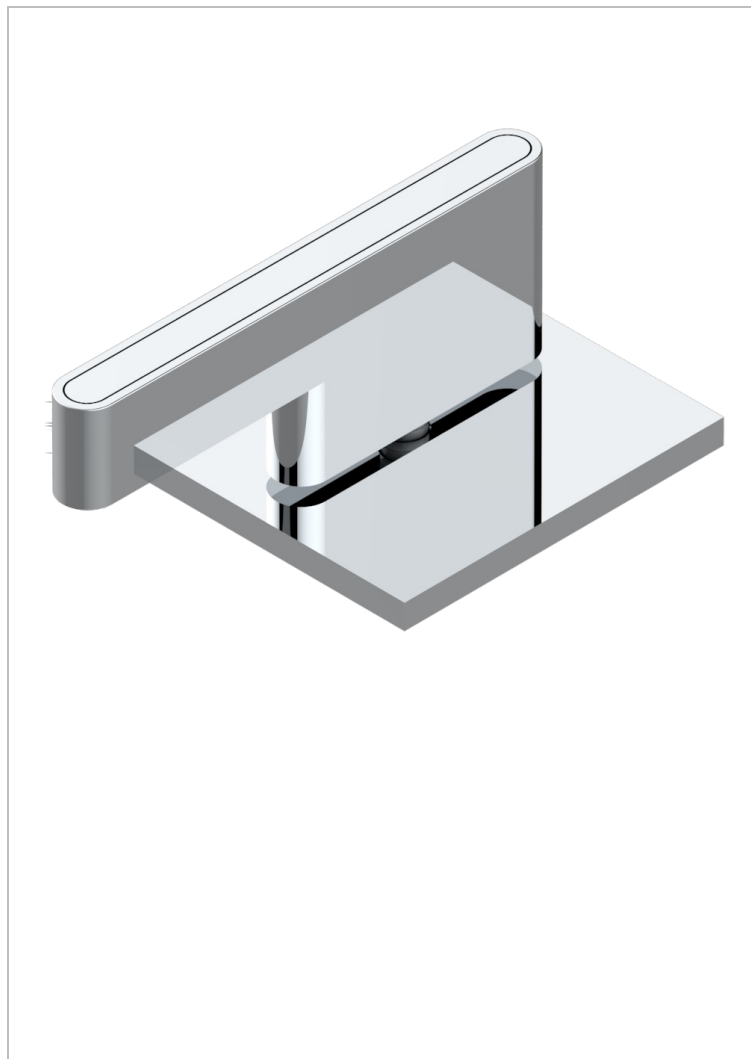

ICON-X METAL INLAY WITH LEVER HANDLES

U7K-504VGUS

2-function deck diverter with trim

CHARACTERISTIC

- Icon-x metal inlay with lever handles
- 2-function deck diverter with trim

AVAILABLE FINITIONS

Blush PVD - H62
Brass color PVD - H49
Brown bronze color PVD - F33
Chrome polished - A02
Gold color PVD - H52
Gold mat - F07

Gold polished - F01
Graphite PVD - H64
Matt Umber PVD - H67
Matt blush PVD - H60
Matt brass color PVD - H50
Matt brown bronze color PVD - F34

Matt chrome (American satin) - C02
Matt gold color PVD - H53
Matt graphite PVD - H65
Matt nickel (American satin) - C01
Matt nickel color PVD - H56
Nickel antique / Sovereign - H28

Nickel color PVD - H55
Nickel polished - B01
Polished chrome with gold inlay - GA1
Soft gold - F30
Soft matt gold - F31
Umber PVD - H66