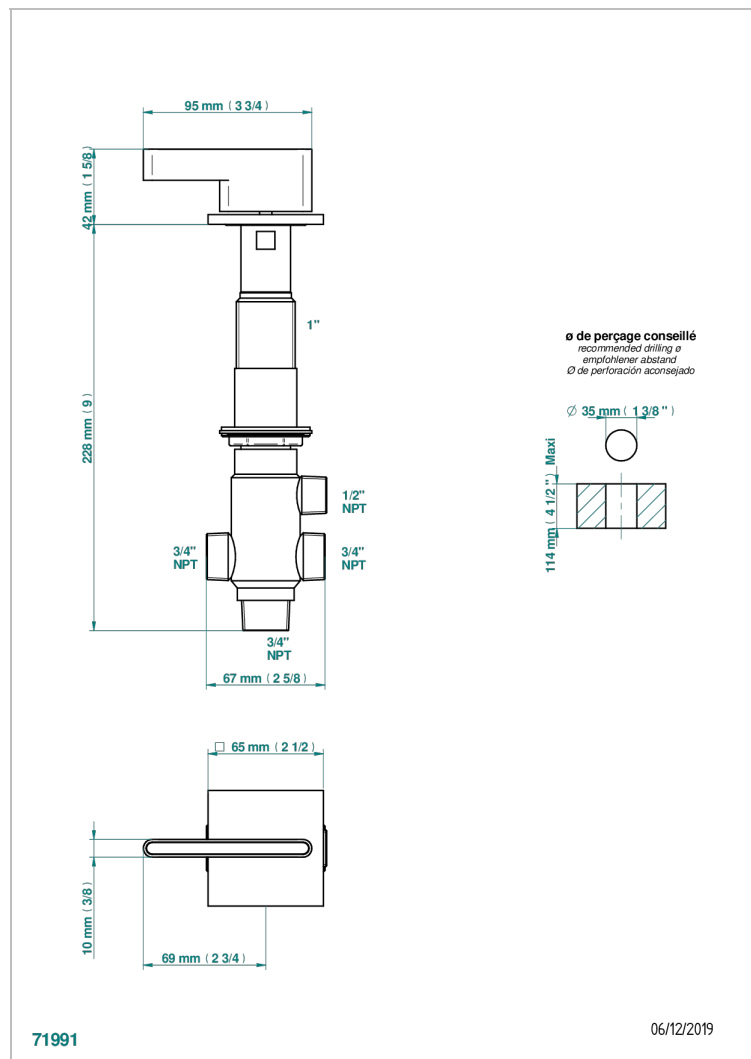

ICON-X METAL INLAY WITH LEVER HANDLES

U7K-504VGUS

2-function deck diverter with trim

CHARACTERISTIC

- Icon-x metal inlay with lever handles
- 2-function deck diverter with trim

AVAILABLE FINITIONS

Blush PVD - H62
Brass color PVD - H49
Brown bronze color PVD - F33
Chrome polished - A02
Gold color PVD - H52
Gold mat - F07