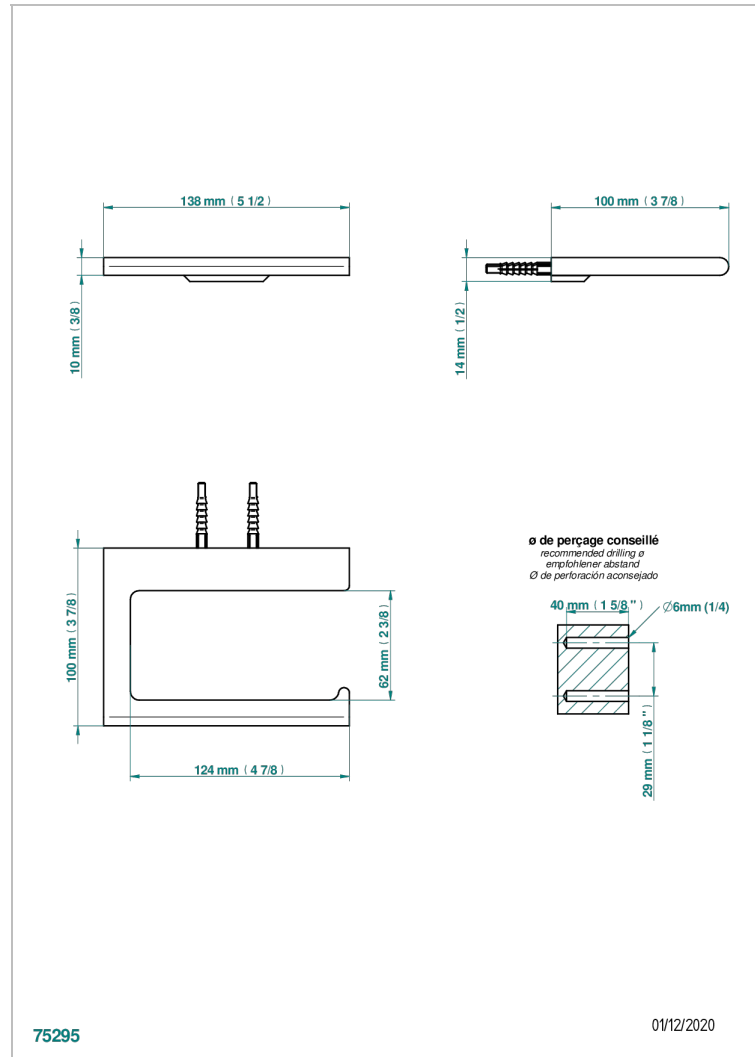

ICON-X TITANIUM

U7L-542

Reserve toilet paper holder

THG[®]
PARIS

CHARACTERISTIC

- Icon-x titanium
- Reserve toilet paper holder

AVAILABLE FINITIONS

Blush PVD - H62
Brass color PVD - H49
Brown bronze color PVD - F33
Chrome polished - A02
Gold color PVD - H52
Gold mat - F07