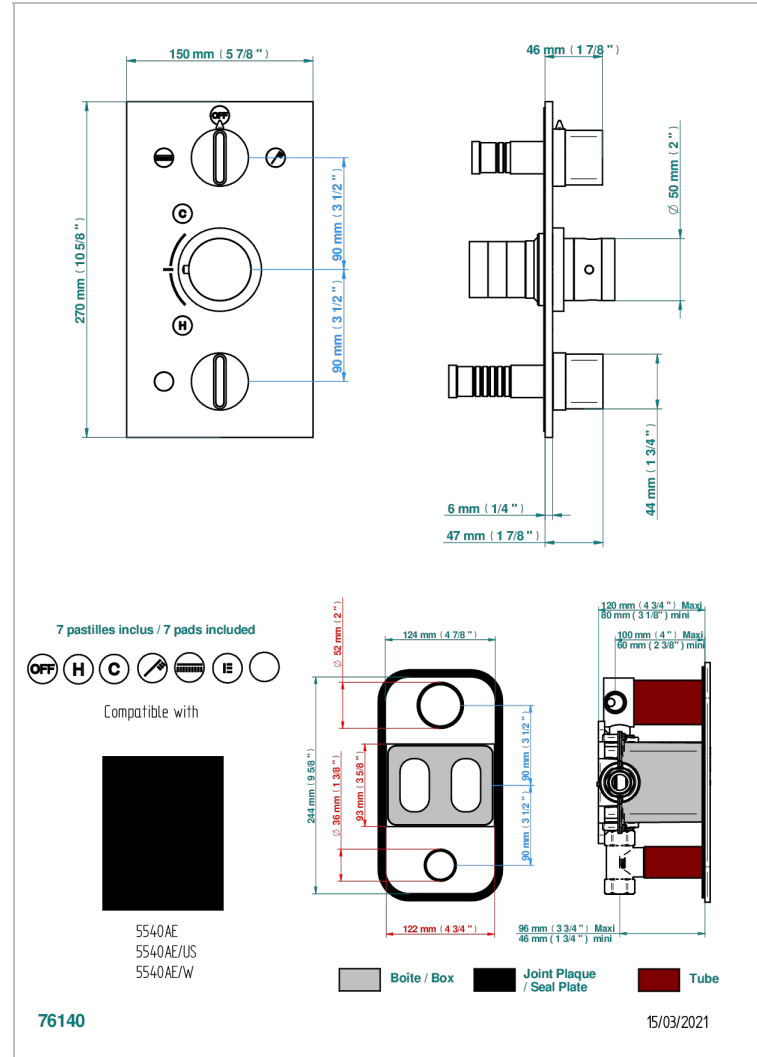

# ICON-X TITANIUM

U7L-5540BE

THG  
PARIS

Trim for THG thermostat 3 functions , with one off function and 2 outlets and one single off function - rough part supplied with fixing box ref. .5 540AE/US

## CHARACTERISTIC

- ASME : ASME A112.18.1-2011/CSA B125.1-11
- DVGW : DW-6512CQ0608

## RELATED SKU'S

- Ref. G00-5100G Reinforced stop ring for THG thermostatic with fixing set
- Ref. G00-5540AE/US Thg thermostat with wax cartridge with one stop valve, 2 outlets and another stop valve, delivered with a built-in box, no trim