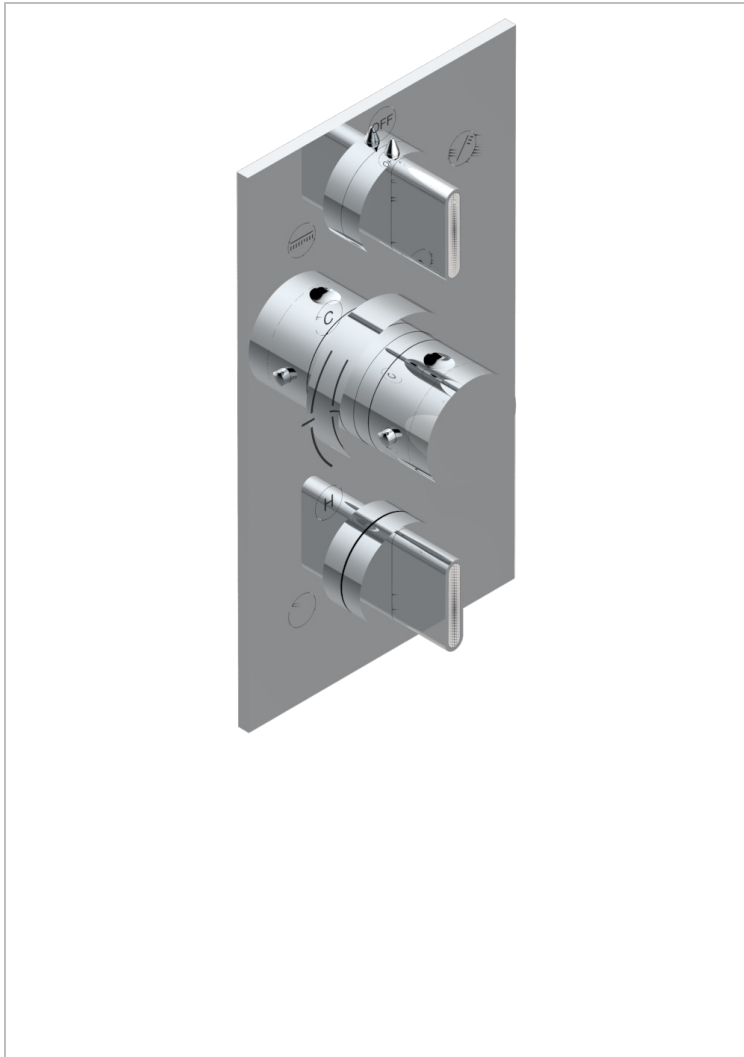

# ICON-X TITANIUM

U7L-5540BE

THG  
PARIS

Trim for THG thermostat 3 functions , with one off function and 2 outlets and one single off function - rough part supplied with fixing box ref. .5 540AE/US

## RELATED SKU'S

- Ref. G00-5100G Reinforced stop ring for THG thermostatic with fixing set
- Ref. G00-5540AE/US Thg thermostat with wax cartridge with one stop valve, 2 outlets and another stop valve, delivered with a built-in box, no trim