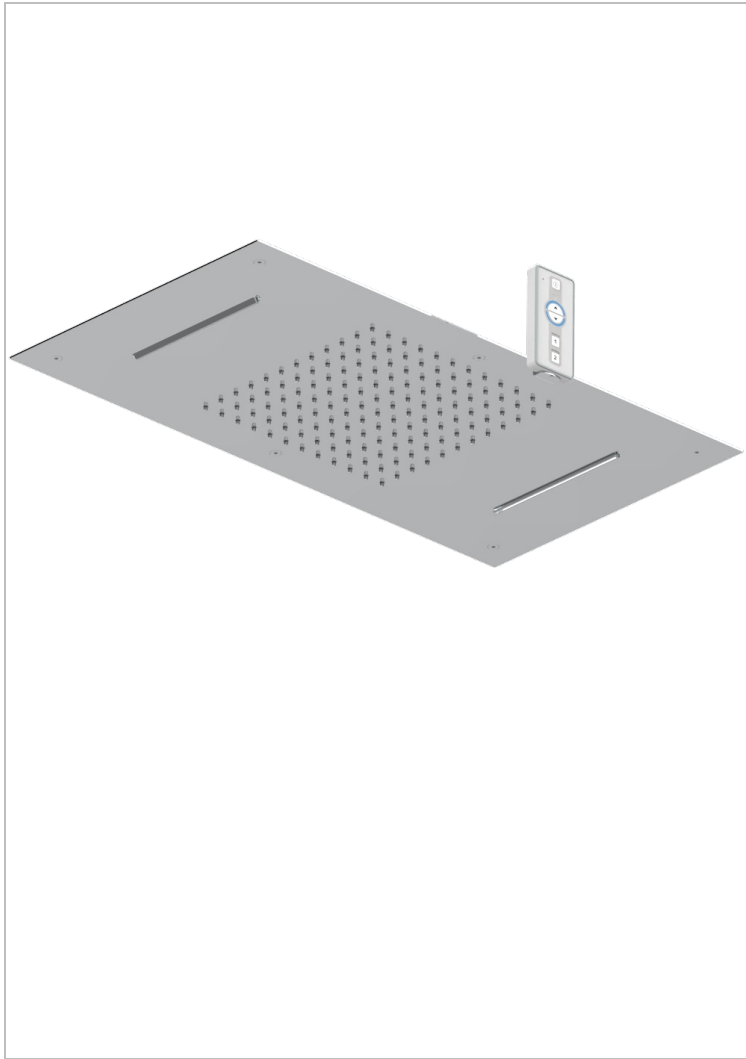

# ICON-X TITANIUM WITH LEVER HANDLES

U7M-492

Sky shower 27"1/2 x15" (available only in shiny stainless steel A08)

THG<sup>®</sup>  
PARIS

## CHARACTERISTIC

- Sky shower and water blades equipped with a flow limiter
- Requires a minimum false ceiling of 11 cm
- Chromotherapy
- Supplied with a remote control
- The installation must comply with NF C15-100
- Skyshower ceiling operates at 12V
- The power transformer must be placed outside volumes 1 and 2
- Showerhead with silicone nozzles to facilitate the removal of limescale
- Installation of a water softener is strongly recommended

## TECHNICAL SPECS

- Recommandé : 3 bars (max. 5 bars) - Advised : 43,5 psi (max. 72 psi)
- Pomme : 15 l/min à 3 bars - Cascade : 23 l/min à 3 bars
- Showerhead : 4 gpm at 43.5 psi - Waterfall : 6 gpm at 43.5 psi
- Débit 2 fonctions utilisées : 23 l/min à 3 bars cumulés - 2 fonctions used : 6 gpm at 43.5 psi cumulated

## AVAILABLE FINITIONS

shiny stainless steel - A08