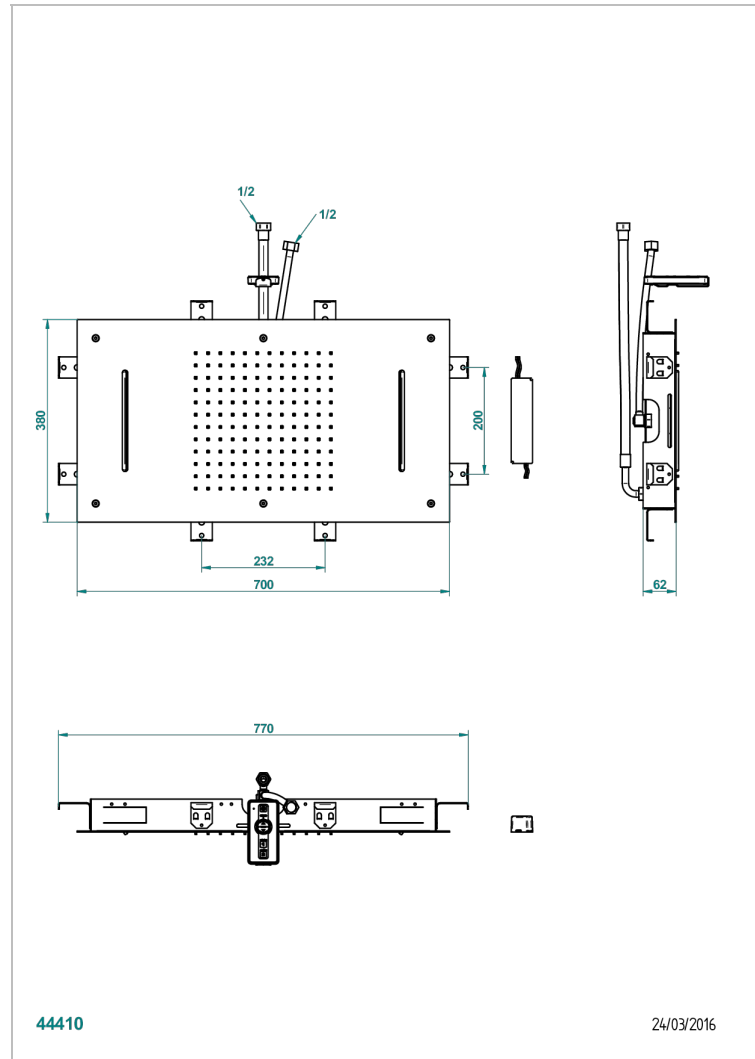

# ICON-X TITANIUM WITH LEVER HANDLES

U7M-492

Sky shower 27"1/2 x15" (available only in shiny stainless steel A08)

THG<sup>®</sup>  
PARIS

## CHARACTERISTIC

- Sky shower and water blades equipped with a flow limiter
- Requires a minimum false ceiling of 11 cm
- Chromotherapy
- Supplied with a remote control
- The installation must comply with NF C15-100
- Skyshower ceiling operates at 12V
- The power transformer must be placed outside volumes 1 and 2
- Showerhead with silicone nozzles to facilitate the removal of limescale
- Installation of a water softener is strongly recommended

## TECHNICAL SPECS

- Recommandé : 3 bars (max. 5 bars) - Advised : 43,5 psi (max. 72 psi)
- Pomme : 15 l/min à 3 bars - Cascade : 23 l/min à 3 bars
- Showerhead : 4 gpm at 43.5 psi - Waterfall : 6 gpm at 43.5 psi
- Débit 2 fonctions utilisées : 23 l/min à 3 bars cumulés - 2 fonctions used : 6 gpm at 43.5 psi cumulated