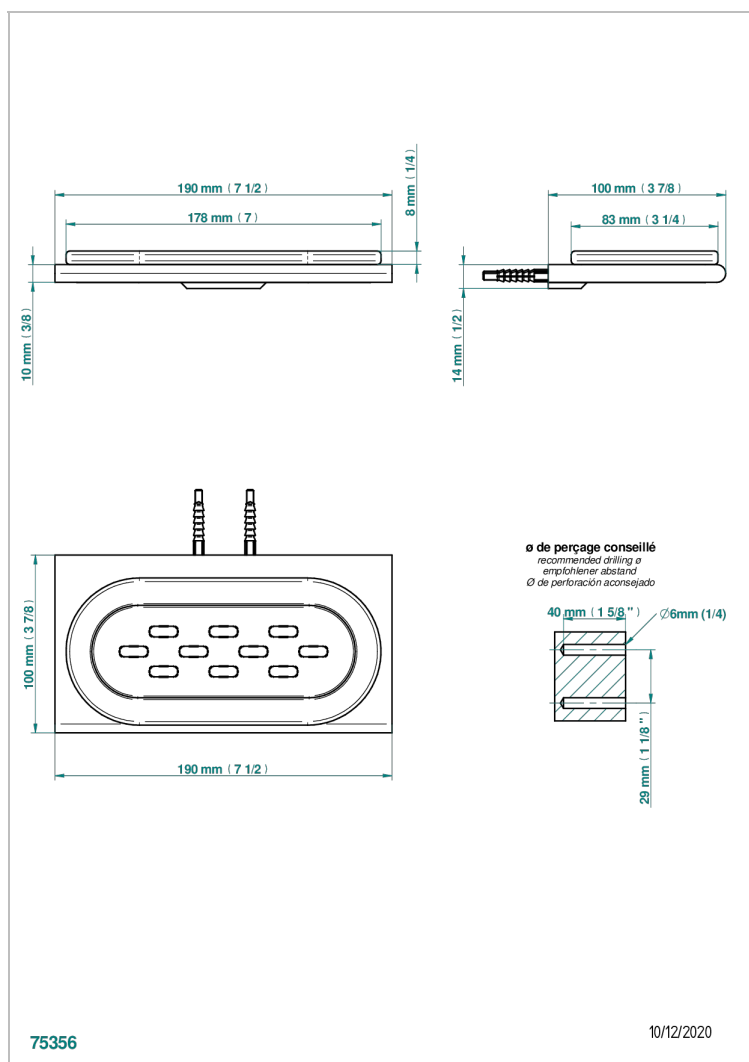

ICON-X TITANIUM WITH LEVER HANDLES

U7M-500

Glass soap dish, wall mounted

THG[®]
PARIS

CHARACTERISTIC

- Icon-x titanium with lever handles
- Glass soap dish, wall mounted

AVAILABLE FINITIONS

Blush PVD - H62
Brass color PVD - H49
Brown bronze color PVD - F33
Chrome polished - A02
Gold color PVD - H52
Gold mat - F07