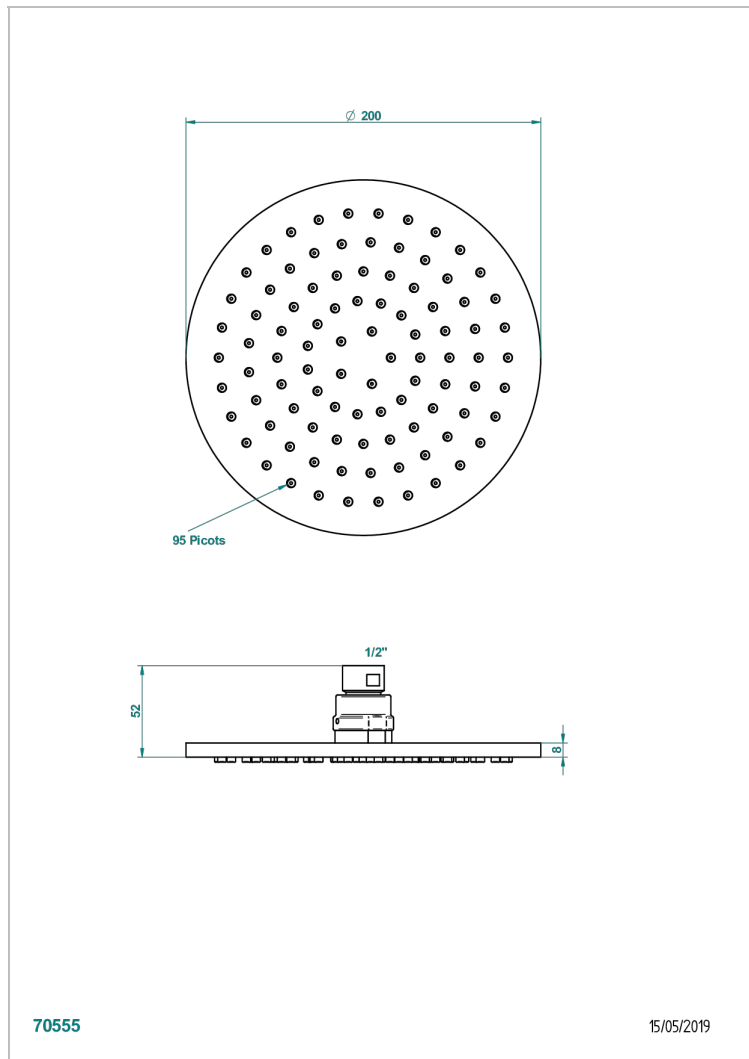

# ICON-X CARBON GOLD WITH LEVER HANDLES

U7T-281EP/US

Shower head, 8" diameter with Easyclean system

THG<sup>®</sup>  
PARIS

## CHARACTERISTIC

- Showerhead equipped with a flow limiter
- Mounted on a ball joint
- Showerhead with silicone nozzles to facilitate the removal of limescale
- Installation of a water softener is strongly recommended
- ASME : ASME A112.18.1-2011/CSA B125.1-11