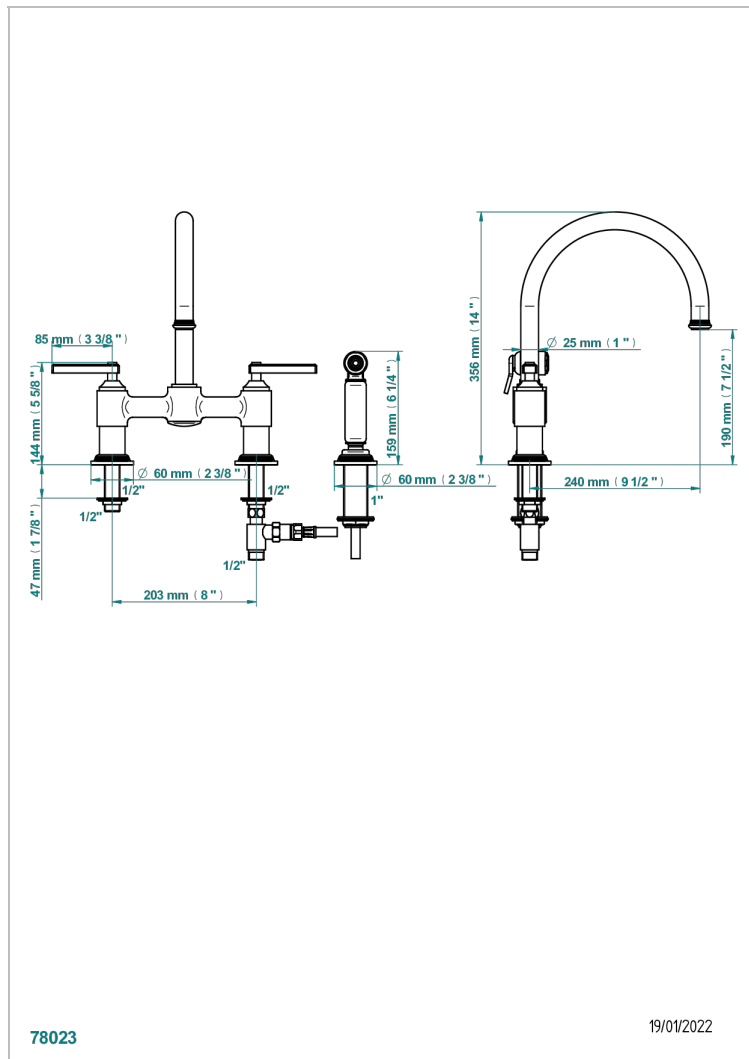

# WEST COAST LEVER HANDLES, WITH GUILLOCHE DECOR

U9D-159DM/US

Two hole bridge kitchen faucet with side spray

## CHARACTERISTIC

- West coast lever handles, with Guilloché decor
- Two hole bridge kitchen faucet with side spray