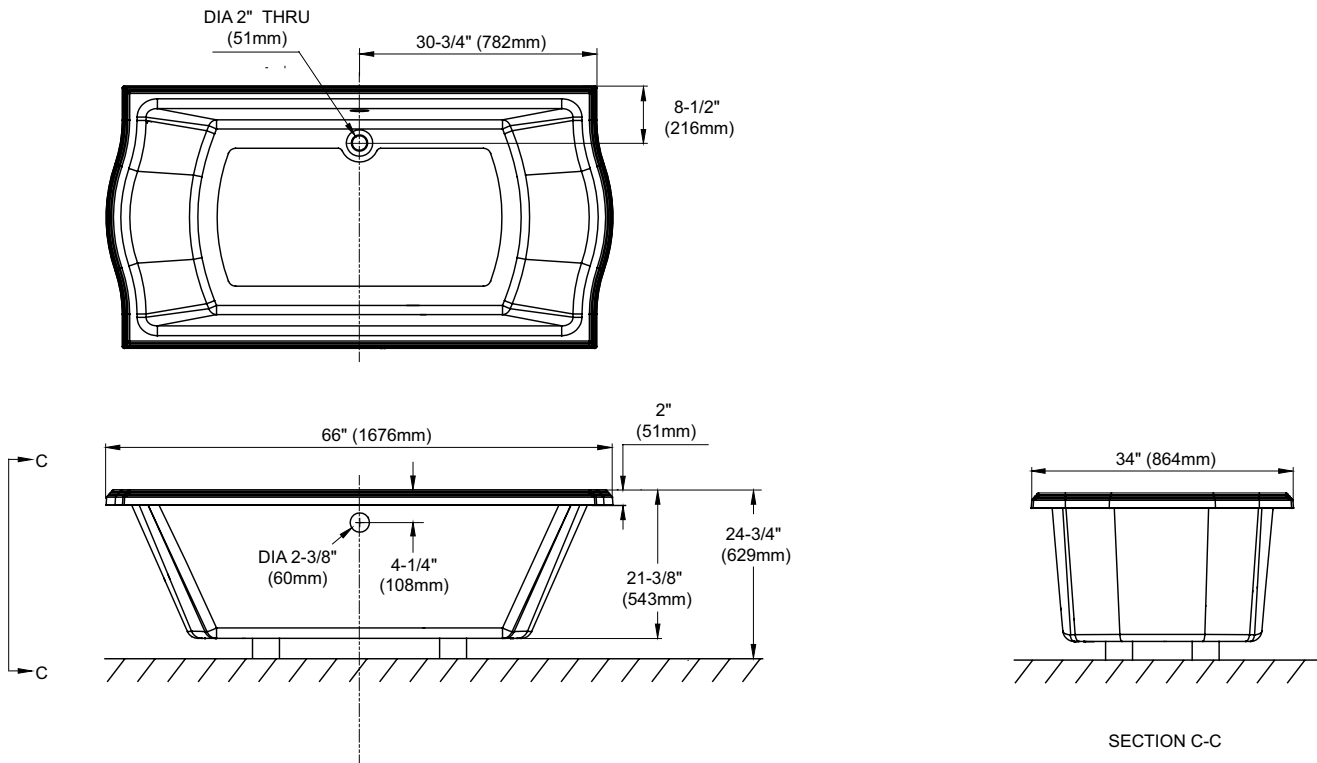

ABY785N

Clayton® 66" x 34" Soaker Bathtub

SPECIFICATIONS

- Size 66" L x 34" W
- Depth 21"
- Water Depth 15.6"
- Warranty 1 Year Limited Warranty on acrylic tub
  1 Year Limited Warranty on components and parts
- Material Lucite Cast Acrylic
- Shipping Weight 80 lbs.
- Shipping Dimensions 68" L x 39" W x 27" H
- Gallons 80 to overflow

INSTALLATION NOTES

Floor support under bath must provide a minimum of 75 lbs/square foot (366 kg/square meter) loading. Check local codes for requirements on installing an ASSE 1070/ASME A112. 1070/CSA B125.70 compliant device in series with the tub faucet.

TOTO®

These dimensions and specifications are subject to change without notice