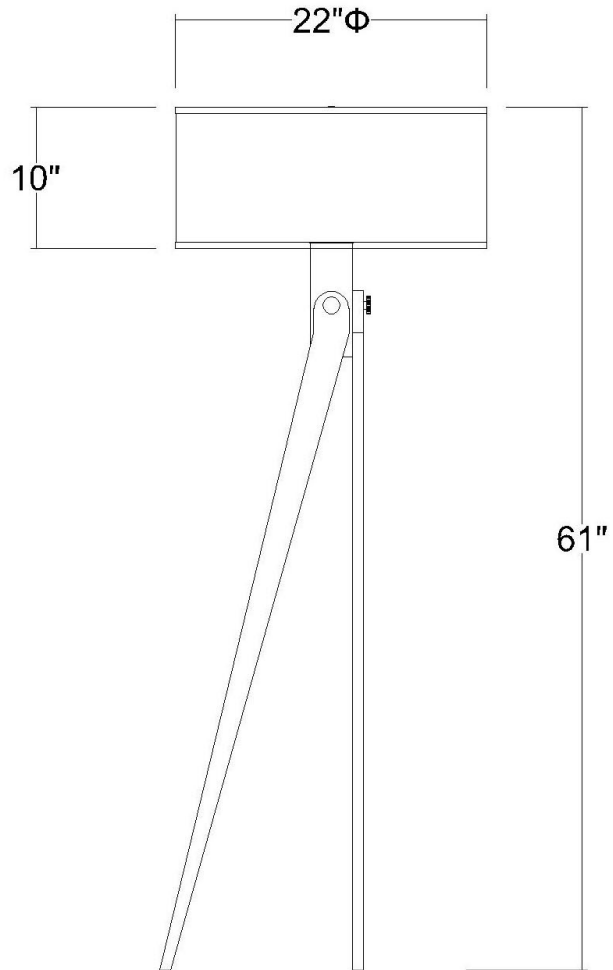

TF70015SN SANGALLO 1-LIGHT FLOOR LAMP

Description:	Sangallo 1-Light Floor Lamp
Finish:	Satin Nickel
Dimensions:	22" Dia. x 61" H
Bulbs:	1-150W Med.
Installed Weight:	18.25 lbs.
Certification:	cUL

Material:	Metal and fabric
Shade:	Fabric
Shade Dimensions:	22" Dia. x 10" H
Glass:	NA
Cord:	8' clear plug-in
Switch:	3-Way Rotary