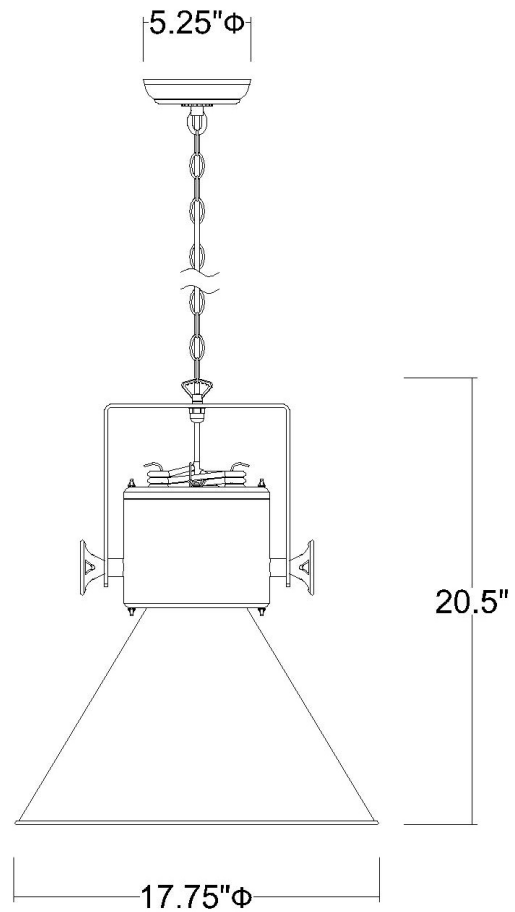

# TP10026GY CREW 1-LIGHT PENDANT

<b>Description:</b>	Crew 1-Light Pendant
<b>Finish:</b>	Grey
<b>Dimensions:</b>	17-3/4" Dia. x 20-1/2" H
<b>Bulbs:</b>	1-100W Med.
<b>Installed Weight:</b>	10.6 lbs.
<b>Certification:</b>	ETL / dry location

<b>Material:</b>	Steel
<b>Shades:</b>	Steel
<b>Glass:</b>	NA
<b>Canopy Dimensions:</b>	5-1/4" Dia.
<b>Chain/Wire:</b>	5' Chain, 12' Wire
<b>Additional Finishes:</b>	NA