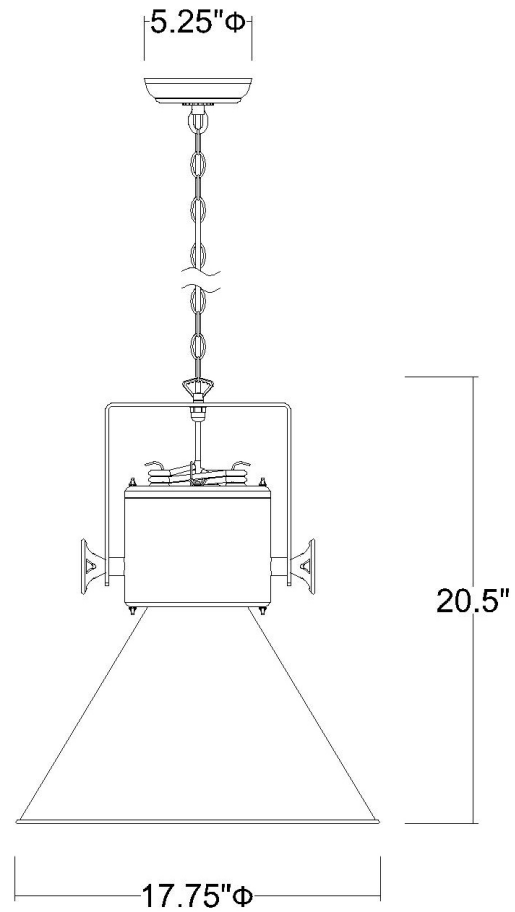

TP10026WH CREW 1-LIGHT PENDANT

Description:	Crew 1-Light Pendant
Finish:	White
Dimensions:	17-3/4" Dia. x 20-1/2" H
Bulbs:	1-100W Med.
Installed Weight:	10.6 lbs.
Certification:	ETL / dry location

Material:	Steel
Shades:	Steel
Glass:	NA
Canopy Dimensions:	5-1/4" Dia.
Chain/Wire:	5' Chain, 12' Wire
Additional Finishes:	NA