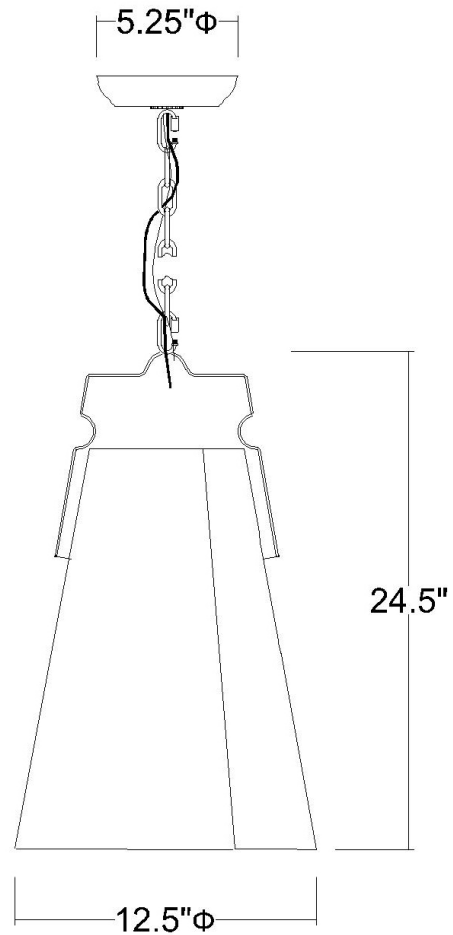

# TP10035BK FAZA 1-LIGHT PENDANT

<b>Description:</b>	Faza 1-Light Pendant
<b>Finish:</b>	Matte Black
<b>Dimensions:</b>	12-1/2" Dia. x 24-1/2" H
<b>Bulbs:</b>	1-100W Med.
<b>Installed Weight:</b>	8.4 lbs.
<b>Certification:</b>	ETL / dry location

<b>Material:</b>	Steel
<b>Shades:</b>	Steel
<b>Glass:</b>	NA
<b>Canopy Dimensions:</b>	5-1/4" Dia.
<b>Chain/Wire:</b>	5' Chain, 12' Wire
<b>Additional Finishes:</b>	NA