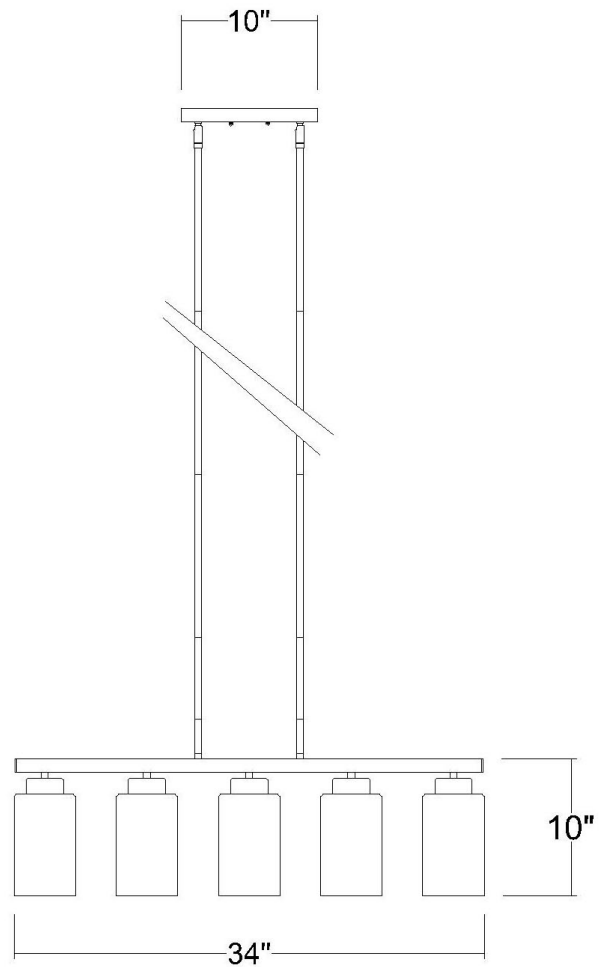

# TP20051BR MONET 5-LIGHT PENDANT

**Description:** Trend Home 5-Light Pendant

**Finish:** Brass

**Dimensions:** 34" L x 4-1/2" W x 10" H

**Bulbs:** 5-100W Med.

**Installed Weight:** 19.35 lbs.

**Certification:** cUL / dry location

**Material:** Glass

**Shades:** Glass

**Glass:** Blue and gold

**Canopy Dimensions:** 10" x 5"

**Chain/Wire:** 12' Wire

**Stems:** 6-12", 2-6", 2-3"

**Additional Finishes:** NA