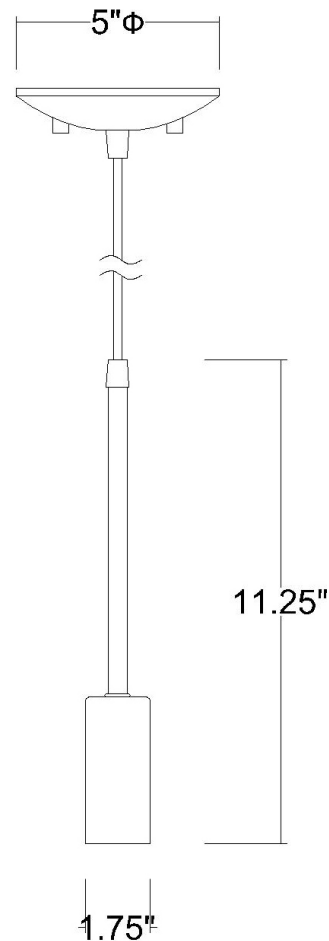

TP30018AB

PERRET 1-LIGHT MINI PENDANT

Description:	Perret 1-Light Mini Pendant
Finish:	Aged Brass
Dimensions:	1-3/4" Dia. x 11-1/4" H
Bulbs:	1-60W Med.
Installed Weight:	2 lbs.
Certification:	cUL / dry location

**dimensions do not include bulb*

Material:	Steel
Shades:	NA
Glass:	NA
Canopy Dimensions:	5" Dia.
Chain/Wire:	12' Wire
Additional Finishes:	NA