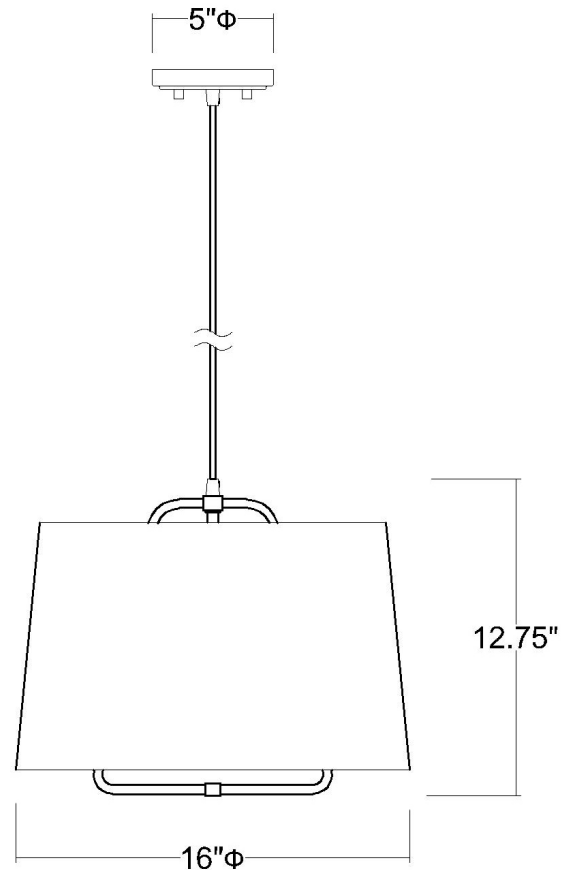

TP30030BK

LAMIA 1-LIGHT MINI PENDANT

Description:	Lamia 1-Light Mini Pendant
Finish:	Matte Black
Dimensions:	16" Dia. x 12-3/4" H
Bulbs:	1-100W Med.
Installed Weight:	2.8 lbs.
Certification:	cUL / dry location

Material:	Steel and fabric
Shades:	Black linen hard-back
Glass:	NA
Canopy Dimensions:	5" Dia.
Chain/Wire:	12' Wire
Additional Finishes:	GD