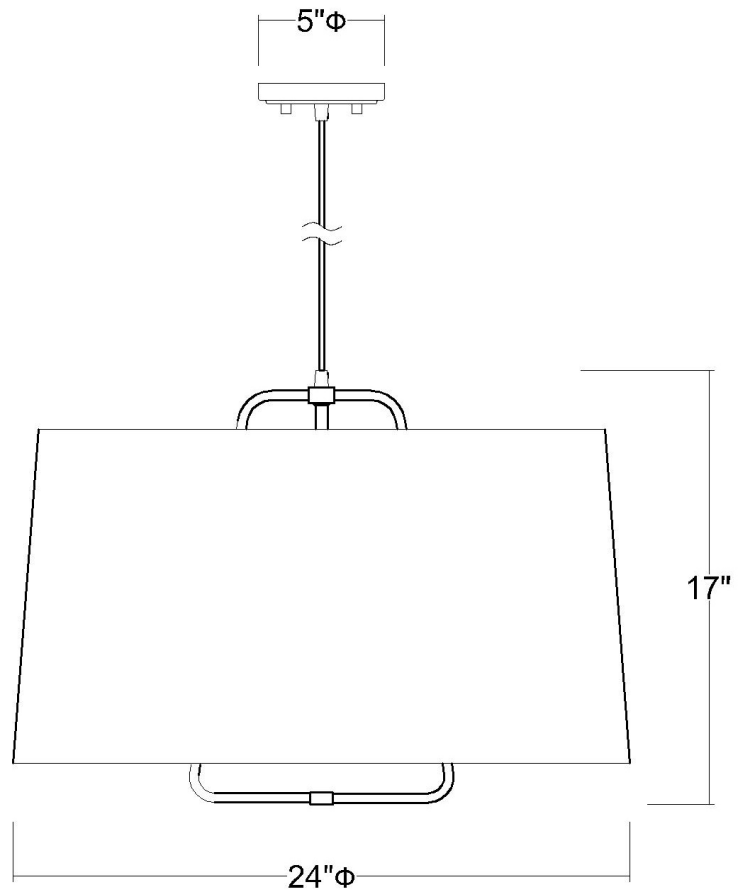

TP30031BK

LAMIA 1-LIGHT PENDANT

Description:	Lamia 1-Light Mini Pendant
Finish:	Matte Black
Dimensions:	24" Dia. x 17" H
Bulbs:	3-60W Med.
Installed Weight:	4.45 lbs.
Certification:	cUL / dry location

Material:	Steel and fabric
Shades:	Black linen hard-back
Glass:	NA
Canopy Dimensions:	5" Dia.
Chain/Wire:	12' Wire
Additional Finishes:	GD