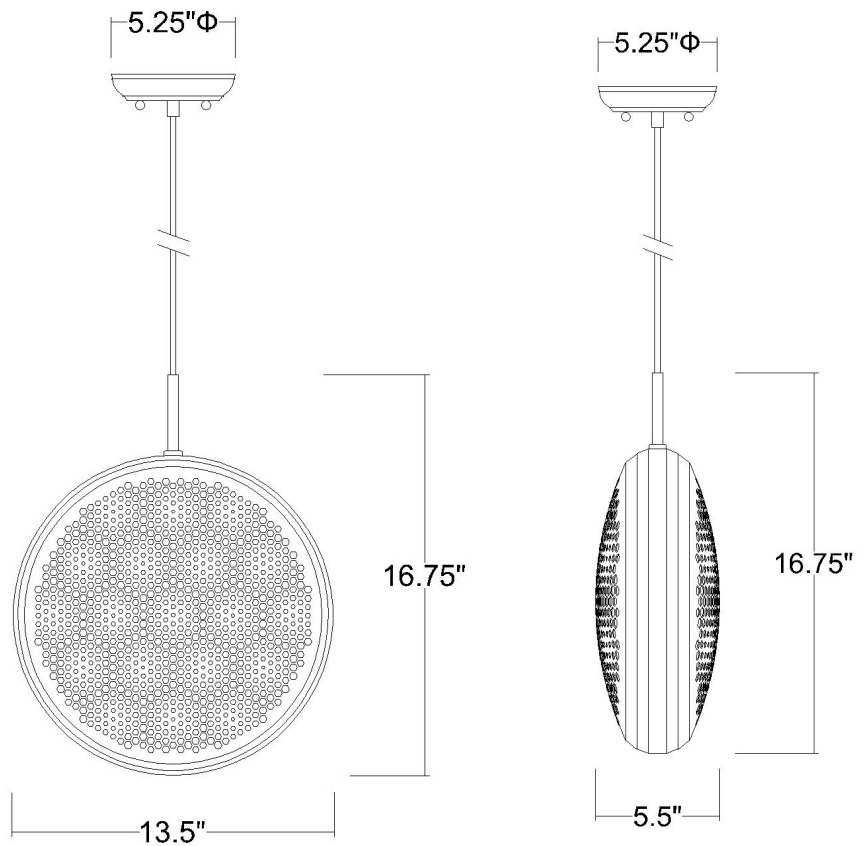

# TP30120BK THOLOS 1-LIGHT PENDANT

<b>Description:</b>	Tholos 1-Light Pendant
<b>Finish:</b>	Matte Black
<b>Dimensions:</b>	13-1/2" W x 5-1/2" D x 16-3/4" H
<b>Bulbs:</b>	1-60W Med.
<b>Installed Weight:</b>	4.2 lbs.
<b>Certification:</b>	ETL / dry location

<b>Material:</b>	Steel
<b>Shades:</b>	Steel
<b>Glass:</b>	NA
<b>Canopy Dimensions:</b>	5-1/4" Dia.
<b>Chain/Wire:</b>	12' Wire
<b>Additional Finishes:</b>	NA