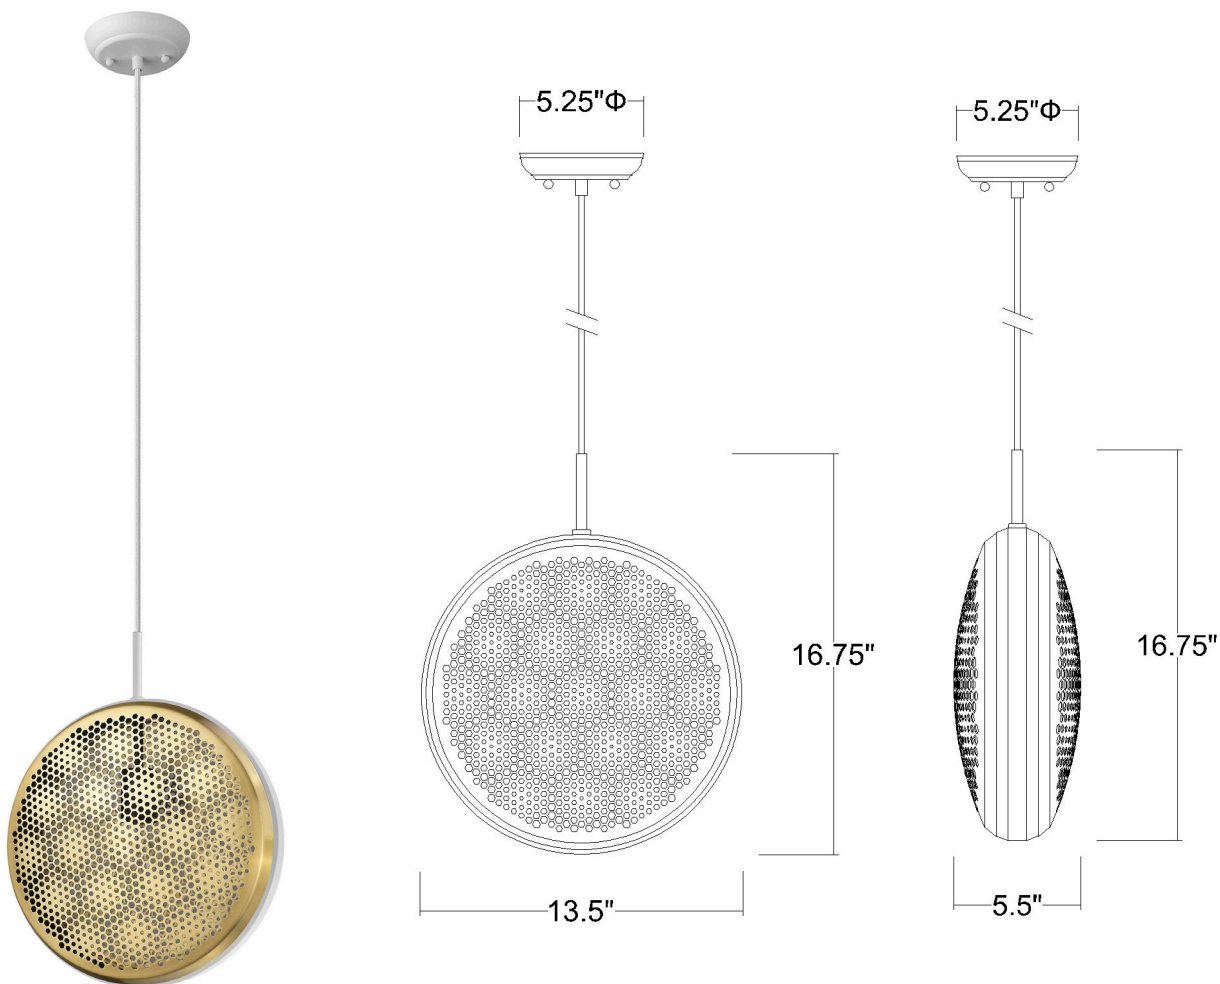

TP30120WH THOLOS 1-LIGHT PENDANT

Description:	Tholos 1-Light Pendant
Finish:	White
Dimensions:	13-1/2" W x 4-1/2" D x 16-3/4" H
Bulbs:	1-60W Med.
Installed Weight:	4.2 lbs.
Certification:	ETL / dry location

Material:	Steel
Shades:	Steel
Glass:	NA
Canopy Dimensions:	5-1/4" Dia.
Chain/Wire:	12' Wire
Additional Finishes:	NA