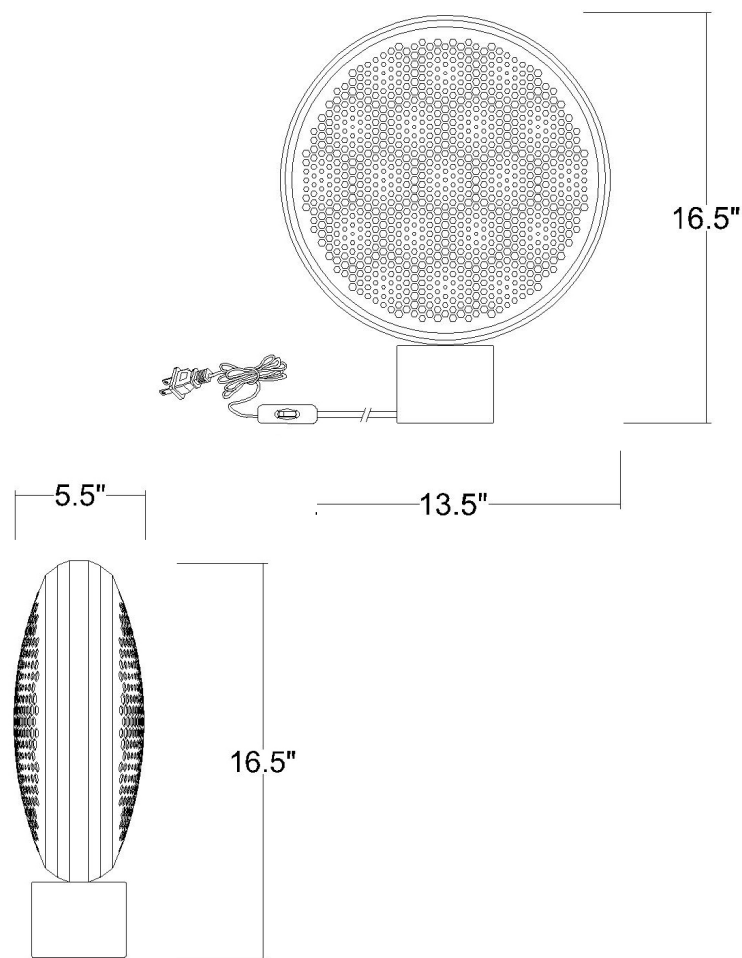

TT80123WH

THOLOS 1-LIGHT TABLE LAMP

Description:	Tholos 1-Light Table Lamp
Finish:	White
Dimensions:	13-1/2" W x 5-1/2" D x 16-1/2" H
Bulbs:	1-60W Med.
Installed Weight:	4 lbs.
Certification:	ETL

Material:	Steel
Shade:	Steel
Shade Dimensions:	NA
Glass:	NA
Cord:	6' white plug-in
Switch:	On/Off Line