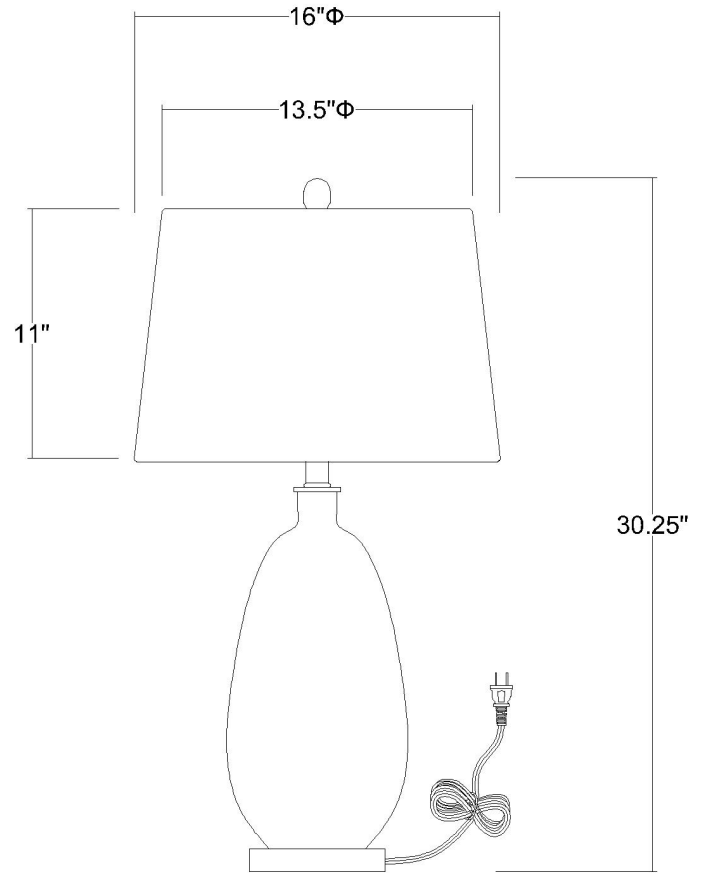

## TREND HOME 1-LIGHT TABLE LAMP

**Description:** Trend Home 1-Light Table Lamp

**Finish:** Brass

**Dimensions:** 16" Dia. x 30-1/4" H

**Bulbs:** 1-150W Med.

**Installed Weight:** 9.25 lbs.

**Certification:** cUL

**Material:** Glass

**Shade:** Cream linen fabric

**Shade Dimensions:** 13-1/2" x 16" tapered  
Dia. x 11" H

**Glass:** Blue and brown

**Cord:** 6' clear plug-in

**Switch:** 3-Way Rotary