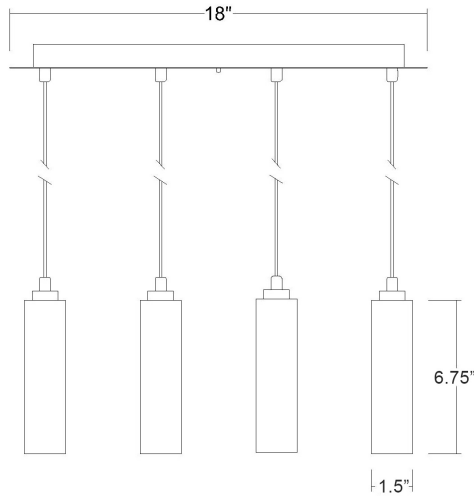

by Acclaim Lighting

A900126-16-S

ICARUS 16-LIGHT CHANDELIER

Front View

Bottom View

| | |
|--------------------------|----------------------------|
| Description: | Icarus 16-light chandelier |
| Finish: | Polished chrome |
| Dimensions: | 1.5" W x 1.5" D x 6.75" H |
| Bulbs: | 16 x 25W |
| Socket: | 120V G9 base |
| Shade: | Clear square K9 crystal |
| Installed Weight: | 41 lbs. |
| Certification: | c UL |

| | |
|---------------------------|---------------------|
| Material: | Steel and glass |
| Glass: | 4-sided cut crystal |
| Canopy Dimensions: | 18" x 18" |
| Mounting Holes: | 9.45" apart |
| Switch: | NA |
| Cord: | Silver, 12' |
| Dimmable: | Yes |