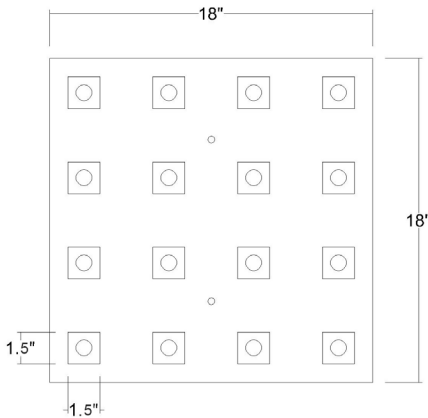

by Acclaim Lighting

A900126-16-S

ICARUS 16-LIGHT CHANDELIER

Front View

Bottom View

| | |
|--------------------------|----------------------------|
| Description: | Icarus 16-light chandelier |
| Finish: | Polished chrome |
| Dimensions: | 1.5" W x 1.5" D x 6.75" H |
| Bulbs: | 16 x 25W |
| Socket: | 120V G9 base |
| Shade: | Clear square K9 crystal |
| Installed Weight: | 41 lbs. |
| Certification: | c UL |

| | |
|---------------------------|---------------------|
| Material: | Steel and glass |
| Glass: | 4-sided cut crystal |
| Canopy Dimensions: | 18" x 18" |
| Mounting Holes: | 9.45" apart |
| Switch: | NA |
| Cord: | Silver, 12' |
| Dimmable: | Yes |