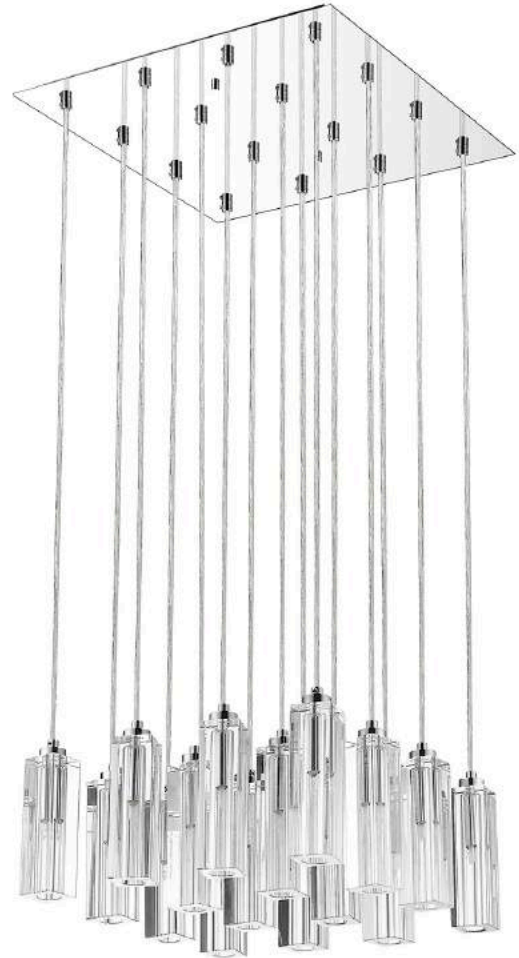

by Acclaim Lighting

A900126-16-S

ICARUS 16-LIGHT CHANDELIER

Front View

Bottom View

| | |
|--------------------------|----------------------------|
| Description: | Icarus 16-light chandelier |
| Finish: | Polished chrome |
| Dimensions: | 1.5" W x 1.5" D x 6.75" H |
| Bulbs: | 16 x 25W |
| Socket: | 120V G9 base |
| Shade: | Clear square K9 crystal |
| Installed Weight: | 41 lbs. |
| Certification: | c UL |

| | |
|---------------------------|---------------------|
| Material: | Steel and glass |
| Glass: | 4-sided cut crystal |
| Canopy Dimensions: | 18" x 18" |
| Mounting Holes: | 9.45" apart |
| Switch: | NA |
| Cord: | Silver, 12' |
| Dimmable: | Yes |